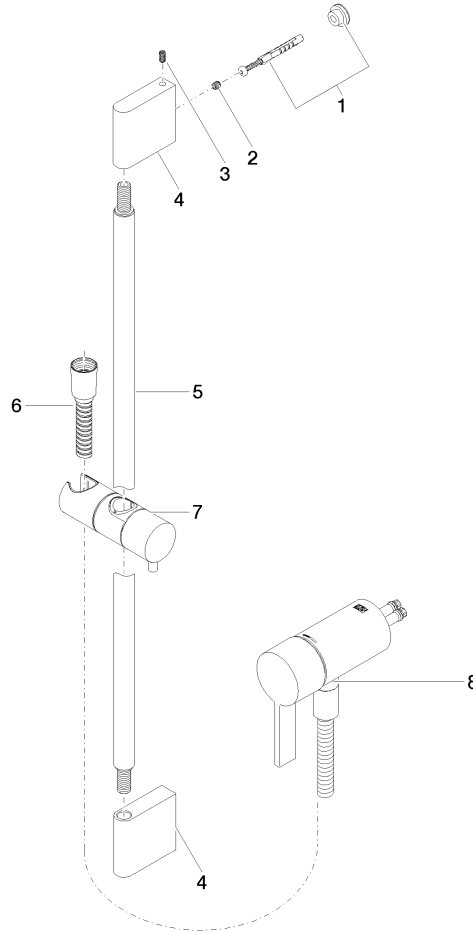

**Concealed single-lever mixer with integrated shower connection with shower set without hand shower - Champagne (22kt Gold)**

IMO

36 110 970

- metal shower hose 1750mm with integrated anti-twist protection
- slide bar
- Pipe diameter 18 mm

Concealed single-lever mixer with integrated shower connection with shower set without hand shower - Champagne (22kt Gold)

IMO

36 110 970  
mm [inches]

**Concealed single-lever mixer with integrated shower connection with shower set without hand shower - Champagne (22kt Gold)**

IMO

36 110 970

Parts for other finishes can be found here: [Chrome](#)

**Spare parts list**

No.	Item Number	Name	Quantity used	Delivery time
1	05 17 20 726 02 90	fixing set	1	2
2	09 31 11 049 90	pin	2	2
3	04 31 11 113 00 90	pin	2	2
4	08 17 97 054-47	holder	2	30
5	90 28 22 597 00-47	holder	1	30
6	28 322 970-47	Metal shower hose 1/2" x 3/8" x 1750 mm - Champagne (22kt Gold)	1	30
7	12 580 970-47	Slide unit - Champagne (22kt Gold)	1	30
9	36 050 970-47	Concealed single-lever mixer with integrated shower connection - Champagne (22kt Gold)	1	30