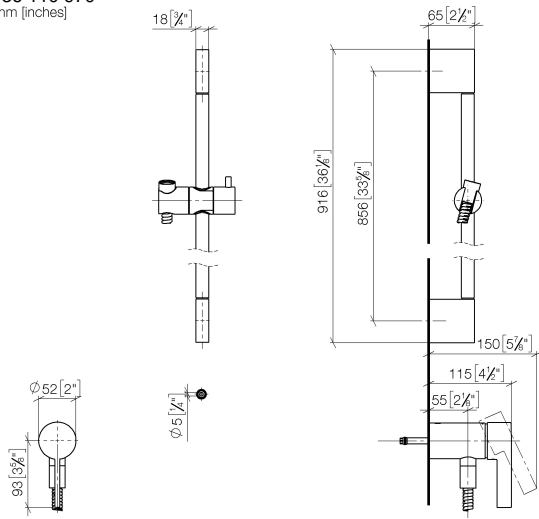

**Concealed single-lever mixer with integrated shower connection with shower set without hand shower - Champagne (22kt Gold)**

IMO

36 110 970

- metal shower hose 1750mm with integrated anti-twist protection
- slide bar
- Pipe diameter 18 mm

Concealed single-lever mixer with integrated shower connection with shower set without hand shower - Champagne (22kt Gold)

IMO

36 110 970  
mm [inches]

**Concealed single-lever mixer with integrated shower connection with shower set without hand shower - Champagne (22kt Gold)**

IMO

36 110 970

Parts for other finishes can be found here: [Chrome](#)

**Spare parts list**

No.	Item Number	Name	Quantity used	Delivery time
1	05 17 20 726 02 90	fixing set	1	2
2	09 31 11 049 90	pin	2	2
3	04 31 11 113 00 90	pin	2	2
4	08 17 97 054-47	holder	2	30
5	90 28 22 597 00-47	holder	1	30
6	28 322 970-47	Metal shower hose 1/2" x 3/8" x 1750 mm - Champagne (22kt Gold)	1	30
7	12 580 970-47	Slide unit - Champagne (22kt Gold)	1	30
9	36 050 970-47	Concealed single-lever mixer with integrated shower connection - Champagne (22kt Gold)	1	30