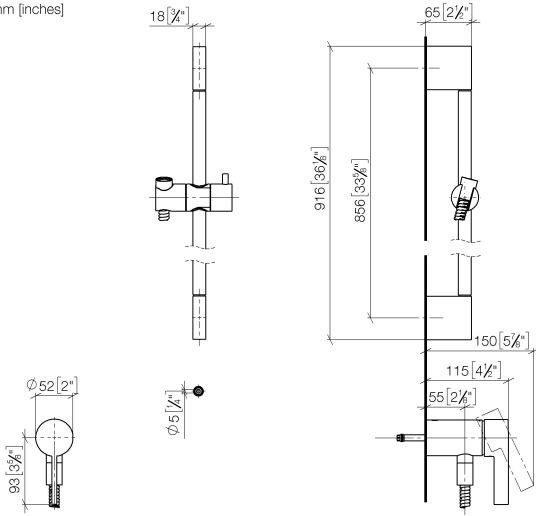

**Concealed single-lever mixer with integrated shower connection with shower set without hand shower - Brushed Dark Platinum**

IMO

36 110 970

- metal shower hose 1750mm with integrated anti-twist protection
- slide bar
- Pipe diameter 18 mm
- WRAS 2011027

**Required miscellaneous**

- Concealed wall mounting -** 35 050 970 90
- max. recess depth 105 mm
  - min. recess depth 80 mm

Concealed single-lever mixer with integrated shower connection with shower set without hand shower - Brushed Dark Platinum

IMO

36 110 970  
mm [inches]

Certificates

Belgaqua\_21-025- WRAS\_2011027. LGA\_29928.  
27\_1.

36 110 970

### Spare parts list

No.	Item Number	Name	Quantity used	Delivery time
1	05 17 20 726 02 90	fixing set	1	2
2	09 31 11 049 90	pin	2	2
3	04 31 11 113 00 90	pin	2	2
4	08 17 97 054-99	holder	2	30
5	90 28 22 597 00-99	holder	1	30
6	28 322 970-99	Metal shower hose 1/2" x 3/8" x 1750 mm - Brushed Dark Platinum	1	2
7	12 580 970-99	Slide unit - Brushed Dark Platinum	1	30
9	36 050 970-99	Concealed single-lever mixer with integrated shower connection - Brushed Dark Platinum	1	30