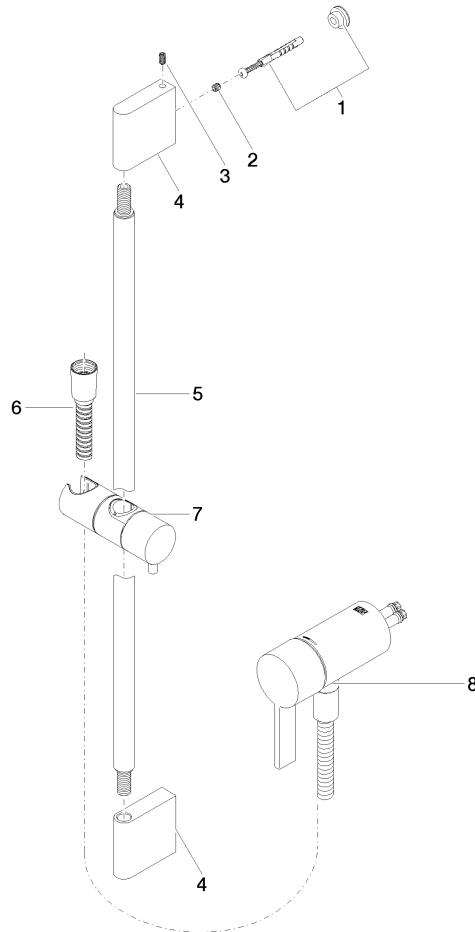

**Concealed single-lever mixer with integrated shower connection with shower set without hand shower - Brushed Dark Platinum**

IMO

36 110 970

- metal shower hose 1750mm with integrated anti-twist protection
- slide bar
- Pipe diameter 18 mm
- WRAS 2011027

**Required miscellaneous**

- Concealed wall mounting -** 35 050 970 90
- max. recess depth 105 mm
  - min. recess depth 80 mm

Concealed single-lever mixer with integrated shower connection with shower set without hand shower - Brushed Dark Platinum

IMO

36 110 970  
mm [inches]

Certificates

Belgaqua\_21-025- WRAS\_2011027. LGA\_29928.  
27\_1.

36 110 970

### Spare parts list

No.	Item Number	Name	Quantity used	Delivery time
1	05 17 20 726 02 90	fixing set	1	2
2	09 31 11 049 90	pin	2	2
3	04 31 11 113 00 90	pin	2	2
4	08 17 97 054-99	holder	2	30
5	90 28 22 597 00-99	holder	1	30
6	28 322 970-99	Metal shower hose 1/2" x 3/8" x 1750 mm - Brushed Dark Platinum	1	2
7	12 580 970-99	Slide unit - Brushed Dark Platinum	1	30
9	36 050 970-99	Concealed single-lever mixer with integrated shower connection - Brushed Dark Platinum	1	30