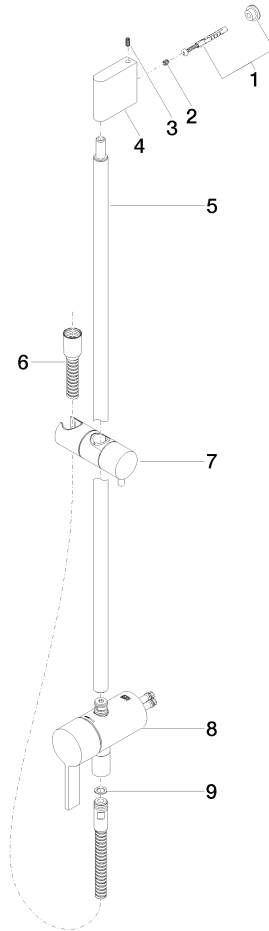

Concealed single-lever mixer with integrated shower connection with shower set without hand shower - Chrome

IMO

36 111 970

- metal shower hose 1750mm with integrated anti-twist protection
- slide bar
- Pipe diameter 18 mm
- WRAS 2011027

	Chrome	36 111 970-00
	Brushed Platinum	36 111 970-06
	Platinum	36 111 970-08
	Dark Chrome	36 111 970-19
	Brushed Light Gold	36 111 970-27
	Brushed Durabronze (23kt Gold)	36 111 970-28
	Matte Black	36 111 970-33
	Brushed Bronze	36 111 970-42
	Brushed Champagne (22kt Gold)	36 111 970-46
	Champagne (22kt Gold)	36 111 970-47
	Brushed Chrome	36 111 970-93
	Brushed Dark Platinum	36 111 970-99

Required miscellaneous

- Concealed wall mounting -** 35 050 970 90
- max. recess depth 105 mm
 - min. recess depth 80 mm

Concealed single-lever mixer with integrated shower connection with shower set without hand shower - Chrome

IMO

36 111 970

mm [inches]

Certificates

Belgaqua_21-025- WRAS_2011027. LGA_29928.
27_1.

36 111 970

Spare parts list

No.	Item Number	Name	Quantity used	Delivery time
1	05 17 20 726 02 90	fixing set	1	2
2	09 31 11 049 90	pin	2	2
3	04 31 11 113 00 90	pin	2	2
4	08 17 97 054-00	holder	1	10
5	90 28 22 782 00-00	pipe	1	10
6	28 322 970-00	Metal shower hose 1/2" x 3/8" x 1750 mm - Chrome	1	2
7	12 580 970-00	Slide unit - Chrome	1	10
8	90 19 97 002 00-00	connection	1	10
9	90 14 20 026 00 90	seal	1	2