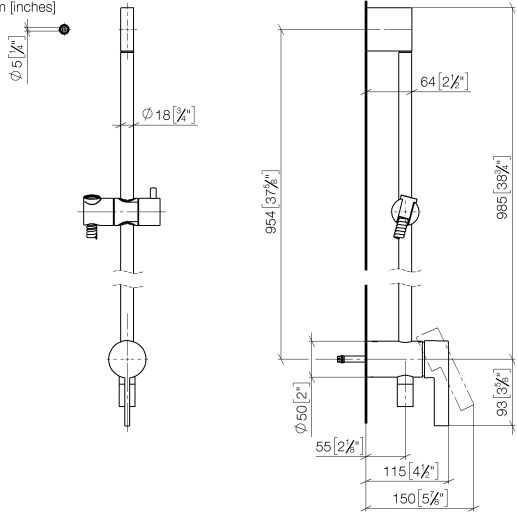

Concealed single-lever mixer with integrated shower connection with shower set without hand shower - Chrome

IMO

36 111 970

- metal shower hose 1750mm with integrated anti-twist protection
- slide bar
- Pipe diameter 18 mm
- WRAS 2011027

Required miscellaneous

- Concealed wall mounting -** 35 050 970 90
- max. recess depth 105 mm
 - min. recess depth 80 mm

Concealed single-lever mixer with integrated shower connection with shower set without hand shower - Chrome

IMO

36 111 970

mm [inches]

Certificates

Belgaqua_21-025- WRAS_2011027. LGA_29928.
27_1.

36 111 970

Spare parts list

No.	Item Number	Name	Quantity used	Delivery time
1	05 17 20 726 02 90	fixing set	1	2
2	09 31 11 049 90	pin	2	2
3	04 31 11 113 00 90	pin	2	2
4	08 17 97 054-00	holder	1	10
5	90 28 22 782 00-00	pipe	1	10
6	28 322 970-00	Metal shower hose 1/2" x 3/8" x 1750 mm - Chrome	1	2
7	12 580 970-00	Slide unit - Chrome	1	10
8	90 19 97 002 00-00	connection	1	10
9	90 14 20 026 00 90	seal	1	2