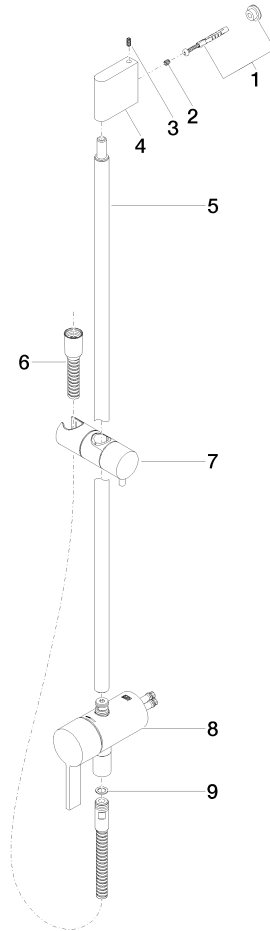

**Concealed single-lever mixer with integrated shower connection with shower set without hand shower - Brushed Platinum**

IMO

36 111 970

- metal shower hose 1750mm with integrated anti-twist protection
- slide bar
- Pipe diameter 18 mm
- WRAS 2011027

	Brushed Platinum	36 111 970-06
	Chrome	36 111 970-00
	Platinum	36 111 970-08
	Dark Chrome	36 111 970-19
	Brushed Light Gold	36 111 970-27
	Brushed Durabronze (23kt Gold)	36 111 970-28
	Matte Black	36 111 970-33
	Brushed Bronze	36 111 970-42
	Brushed Champagne (22kt Gold)	36 111 970-46
	Champagne (22kt Gold)	36 111 970-47
	Brushed Chrome	36 111 970-93
	Brushed Dark Platinum	36 111 970-99

**Required miscellaneous**

- Concealed wall mounting -** 35 050 970 90
- max. recess depth 105 mm
  - min. recess depth 80 mm

36 111 970

mm [Inches]

Certificates

Belgaqua\_21-025- WRAS\_2011027. LGA\_29928.  
27\_1.

### Spare parts list

No.	Item Number	Name	Quantity used	Delivery time
1	05 17 20 726 02 90	fixing set	1	2
2	09 31 11 049 90	pin	2	2
3	04 31 11 113 00 90	pin	2	2
4	08 17 97 054-06	holder	1	10
5	90 28 22 782 00-06	pipe	1	10
6	28 322 970-06	Metal shower hose 1/2" x 3/8" x 1750 mm - Brushed Platinum	1	2
7	12 580 970-06	Slide unit - Brushed Platinum	1	10
8	90 19 97 002 00-06	connection	1	10
9	90 14 20 026 00 90	seal	1	2