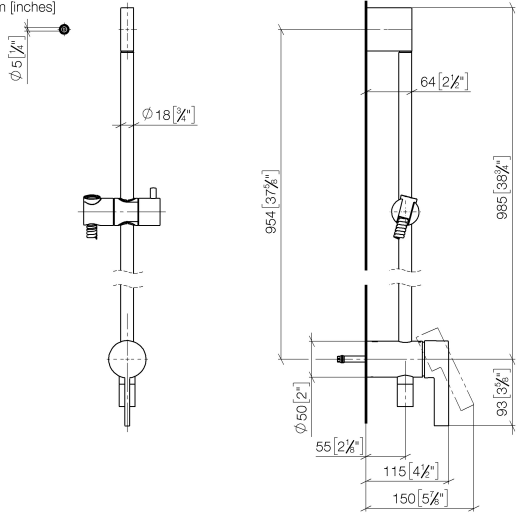

**Concealed single-lever mixer with integrated shower connection with shower set without hand shower - Brushed Platinum**

IMO

36 111 970

- metal shower hose 1750mm with integrated anti-twist protection
- slide bar
- Pipe diameter 18 mm
- WRAS 2011027

**Required miscellaneous**

- Concealed wall mounting -** 35 050 970 90
- max. recess depth 105 mm
  - min. recess depth 80 mm

36 111 970

mm [Inches]

Certificates

Belgaqua\_21-025- WRAS\_2011027. LGA\_29928.  
27\_1.

### Spare parts list

No.	Item Number	Name	Quantity used	Delivery time
1	05 17 20 726 02 90	fixing set	1	2
2	09 31 11 049 90	pin	2	2
3	04 31 11 113 00 90	pin	2	2
4	08 17 97 054-06	holder	1	10
5	90 28 22 782 00-06	pipe	1	10
6	28 322 970-06	Metal shower hose 1/2" x 3/8" x 1750 mm - Brushed Platinum	1	2
7	12 580 970-06	Slide unit - Brushed Platinum	1	10
8	90 19 97 002 00-06	connection	1	10
9	90 14 20 026 00 90	seal	1	2