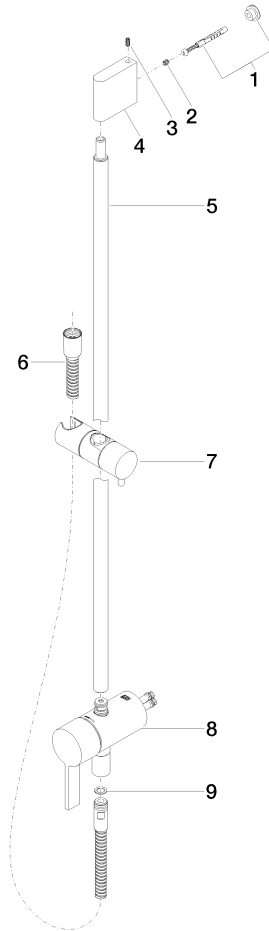

Concealed single-lever mixer with integrated shower connection with shower set without hand shower - Platinum

IMO

36 111 970

- metal shower hose 1750mm with integrated anti-twist protection
- slide bar
- Pipe diameter 18 mm
- WRAS 2011027

	Platinum	36 111 970-08
	Chrome	36 111 970-00
	Brushed Platinum	36 111 970-06
	Dark Chrome	36 111 970-19
	Brushed Light Gold	36 111 970-27
	Brushed Durabronze (23kt Gold)	36 111 970-28
	Matte Black	36 111 970-33
	Brushed Bronze	36 111 970-42
	Brushed Champagne (22kt Gold)	36 111 970-46
	Champagne (22kt Gold)	36 111 970-47
	Brushed Chrome	36 111 970-93
	Brushed Dark Platinum	36 111 970-99

Required miscellaneous

- Concealed wall mounting -** 35 050 970 90
- max. recess depth 105 mm
 - min. recess depth 80 mm

Concealed single-lever mixer with integrated shower connection with shower set without hand shower - Platinum

IMO

36 111 970

mm [Inches]

Certificates

Belgaqua_21-025- WRAS_2011027. LGA_29928.
27_1.

36 111 970

Spare parts list

No.	Item Number	Name	Quantity used	Delivery time
1	05 17 20 726 02 90	fixing set	1	2
2	09 31 11 049 90	pin	2	2
3	04 31 11 113 00 90	pin	2	2
4	08 17 97 054-08	holder	1	40
5	90 28 22 782 00-08	pipe	1	40
6	28 322 970-08	Metal shower hose 1/2" x 3/8" x 1750 mm - Platinum	1	40
7	12 580 970-08	Slide unit - Platinum	1	40
8	90 19 97 002 00-08	connection	1	40
9	90 14 20 026 00 90	seal	1	2