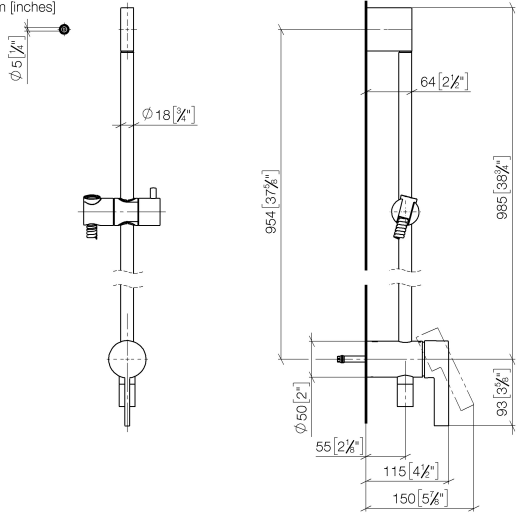

Concealed single-lever mixer with integrated shower connection with shower set without hand shower - Platinum

IMO

36 111 970

- metal shower hose 1750mm with integrated anti-twist protection
- slide bar
- Pipe diameter 18 mm
- WRAS 2011027

Required miscellaneous

- Concealed wall mounting -** 35 050 970 90
- max. recess depth 105 mm
 - min. recess depth 80 mm

Concealed single-lever mixer with integrated shower connection with shower set without hand shower - Platinum

IMO

36 111 970

mm [Inches]

Certificates

Belgaqua_21-025- WRAS_2011027. LGA_29928.
27_1.

36 111 970

Spare parts list

No.	Item Number	Name	Quantity used	Delivery time
1	05 17 20 726 02 90	fixing set	1	2
2	09 31 11 049 90	pin	2	2
3	04 31 11 113 00 90	pin	2	2
4	08 17 97 054-08	holder	1	40
5	90 28 22 782 00-08	pipe	1	40
6	28 322 970-08	Metal shower hose 1/2" x 3/8" x 1750 mm - Platinum	1	40
7	12 580 970-08	Slide unit - Platinum	1	40
8	90 19 97 002 00-08	connection	1	40
9	90 14 20 026 00 90	seal	1	2