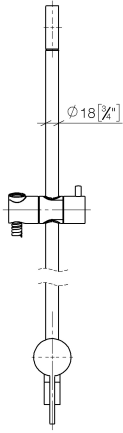

Concealed single-lever mixer with integrated shower connection with shower set without hand shower - Brushed Durabronz (23kt Gold)

IMO

36 111 970

- metal shower hose 1750mm with integrated anti-twist protection
- slide bar
- Pipe diameter 18 mm

	Brushed Durabronz (23kt Gold)	36 111 970-28
	Chrome	36 111 970-00
	Brushed Platinum	36 111 970-06
	Platinum	36 111 970-08
	Dark Chrome	36 111 970-19
	Brushed Light Gold	36 111 970-27
	Matte Black	36 111 970-33
	Brushed Bronze	36 111 970-42
	Brushed Champagne (22kt Gold)	36 111 970-46
	Champagne (22kt Gold)	36 111 970-47
	Brushed Chrome	36 111 970-93
	Brushed Dark Platinum	36 111 970-99

Required miscellaneous

- Concealed wall mounting -**
- max. recess depth 105 mm
 - min. recess depth 80 mm

35 050 970 90

36 111 970

mm [Inches]

$\phi 5$ [$\frac{1}{4}$ "]

Certificates

Belgaqua_21-025- WRAS_2011027. LGA_29928.
27_1.

36 111 970

Spare parts list

No.	Item Number	Name	Quantity used	Delivery time
1	05 17 20 726 02 90	fixing set	1	2
2	09 31 11 049 90	pin	2	2
3	04 31 11 113 00 90	pin	2	2
4	08 17 97 054-28	holder	1	20
5	90 28 22 782 00-28	pipe	1	20
6	28 322 970-28	Metal shower hose 1/2" x 3/8" x 1750 mm - Brushed Durabron (23kt Gold)	1	20
7	12 580 970-28	Slide unit - Brushed Durabron (23kt Gold)	1	20
8	90 19 97 002 00-28	connection	1	20
9	90 14 20 026 00 90	seal	1	2