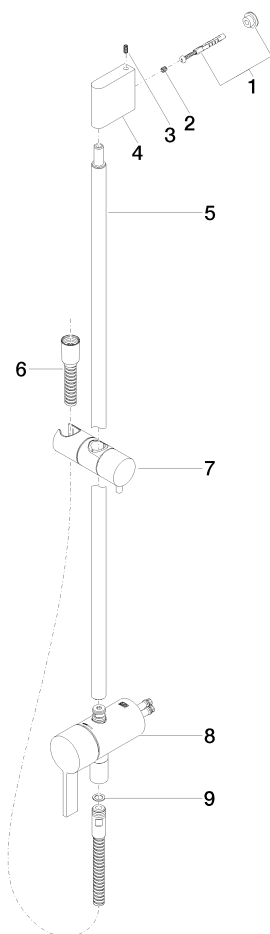

Concealed single-lever mixer with integrated shower connection with shower set without hand shower - Brushed Durabronz (23kt Gold)

IMO

36 111 970

- metal shower hose 1750mm with integrated anti-twist protection
- slide bar
- Pipe diameter 18 mm

	Brushed Durabronz (23kt Gold)	36 111 970-28
	Chrome	36 111 970-00
	Brushed Platinum	36 111 970-06
	Platinum	36 111 970-08
	Dark Chrome	36 111 970-19
	Brushed Light Gold	36 111 970-27
	Matte Black	36 111 970-33
	Brushed Bronze	36 111 970-42
	Brushed Champagne (22kt Gold)	36 111 970-46
	Champagne (22kt Gold)	36 111 970-47
	Brushed Chrome	36 111 970-93
	Brushed Dark Platinum	36 111 970-99

Required miscellaneous

- Concealed wall mounting -**
- max. recess depth 105 mm
 - min. recess depth 80 mm

35 050 970 90

36 111 970

mm [Inches]

$\phi 5$ [$\frac{1}{4}$ "]

Certificates

Belgaqua_21-025- WRAS_2011027. LGA_29928.
27_1.

36 111 970

Spare parts list

No.	Item Number	Name	Quantity used	Delivery time
1	05 17 20 726 02 90	fixing set	1	2
2	09 31 11 049 90	pin	2	2
3	04 31 11 113 00 90	pin	2	2
4	08 17 97 054-28	holder	1	20
5	90 28 22 782 00-28	pipe	1	20
6	28 322 970-28	Metal shower hose 1/2" x 3/8" x 1750 mm - Brushed Durabron (23kt Gold)	1	20
7	12 580 970-28	Slide unit - Brushed Durabron (23kt Gold)	1	20
8	90 19 97 002 00-28	connection	1	20
9	90 14 20 026 00 90	seal	1	2