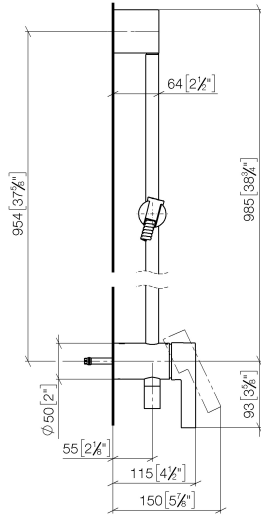

Concealed single-lever mixer with integrated shower connection with shower set without hand shower - Brushed Durabronz (23kt Gold)

IMO

36 111 970

- metal shower hose 1750mm with integrated anti-twist protection
- slide bar
- Pipe diameter 18 mm

Required miscellaneous

- Concealed wall mounting -**
- max. recess depth 105 mm
 - min. recess depth 80 mm

35 050 970 90

36 111 970

mm [Inches]

$\phi 5$ [$\frac{1}{4}$ "]

Certificates

Belgaqua_21-025- WRAS_2011027. LGA_29928.
27_1.

36 111 970

Spare parts list

No.	Item Number	Name	Quantity used	Delivery time
1	05 17 20 726 02 90	fixing set	1	2
2	09 31 11 049 90	pin	2	2
3	04 31 11 113 00 90	pin	2	2
4	08 17 97 054-28	holder	1	20
5	90 28 22 782 00-28	pipe	1	20
6	28 322 970-28	Metal shower hose 1/2" x 3/8" x 1750 mm - Brushed Durabron (23kt Gold)	1	20
7	12 580 970-28	Slide unit - Brushed Durabron (23kt Gold)	1	20
8	90 19 97 002 00-28	connection	1	20
9	90 14 20 026 00 90	seal	1	2