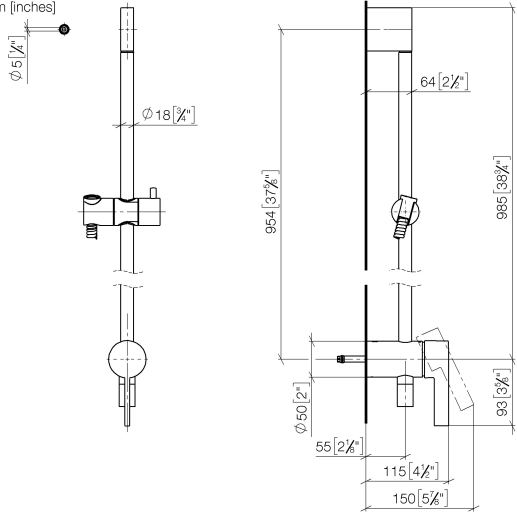

**Concealed single-lever mixer with integrated shower connection with shower set without hand shower - Champagne (22kt Gold)**

IMO

36 111 970

- metal shower hose 1750mm with integrated anti-twist protection
- slide bar
- Pipe diameter 18 mm
- WRAS 2011027

This article does not include a hand shower!

Intrinsic protection against back flow.

Fits: IMO, LULU, MADISON, MEM, TARA, CL.1, LISSÉ, VAIA, META, CYO

	Champagne (22kt Gold)	36 111 970-47
	Chrome	36 111 970-00
	Brushed Platinum	36 111 970-06
	Platinum	36 111 970-08
	Dark Chrome	36 111 970-19
	Brushed Light Gold	36 111 970-27
	Brushed Durabronze (23kt Gold)	36 111 970-28
	Matte Black	36 111 970-33
	Brushed Bronze	36 111 970-42
	Brushed Champagne (22kt Gold)	36 111 970-46
	Brushed Chrome	36 111 970-93
	Brushed Dark Platinum	36 111 970-99

Concealed single-lever mixer with integrated shower connection with shower set without hand shower - Champagne (22kt Gold)

IMO

36 111 970

mm [inches]

Concealed single-lever mixer with integrated shower connection with shower set without hand shower - Champagne (22kt Gold)

IMO

36 111 970

Parts for other finishes can be found here: [Chrome](#)

Spare parts list

No.	Item Number	Name	Quantity used	Delivery time
1	05 17 20 726 02 90	fixing set	1	2
2	09 31 11 049 90	pin	2	2
3	04 31 11 113 00 90	pin	2	2
4	08 17 97 054-47	holder	1	30
5	90 28 22 782 00-47	pipe	1	30
6	28 322 970-47	Metal shower hose 1/2" x 3/8" x 1750 mm - Champagne (22kt Gold)	1	30
7	12 580 970-47	Slide unit - Champagne (22kt Gold)	1	30
8	90 19 97 002 00-47	connection	1	30
9	90 14 20 026 00 90	seal	1	2