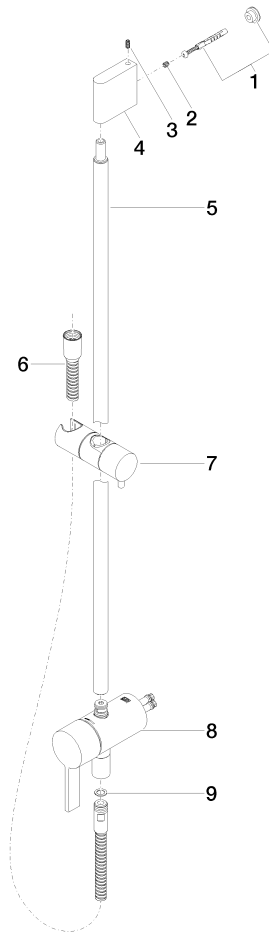

**Concealed single-lever mixer with integrated shower connection with shower set without hand shower - Champagne (22kt Gold)**

IMO

36 111 970

- metal shower hose 1750mm with integrated anti-twist protection
- slide bar
- Pipe diameter 18 mm
- WRAS 2011027

This article does not include a hand shower!

Intrinsic protection against back flow.

Fits: IMO, LULU, MADISON, MEM, TARA, CL.1, LISSÉ, VAIA, META, CYO

	Champagne (22kt Gold)	36 111 970-47
	Chrome	36 111 970-00
	Brushed Platinum	36 111 970-06
	Platinum	36 111 970-08
	Dark Chrome	36 111 970-19
	Brushed Light Gold	36 111 970-27
	Brushed Durabronze (23kt Gold)	36 111 970-28
	Matte Black	36 111 970-33
	Brushed Bronze	36 111 970-42
	Brushed Champagne (22kt Gold)	36 111 970-46
	Brushed Chrome	36 111 970-93
	Brushed Dark Platinum	36 111 970-99

Concealed single-lever mixer with integrated shower connection with shower set without hand shower - Champagne (22kt Gold)

IMO

36 111 970

mm [inches]

Concealed single-lever mixer with integrated shower connection with shower set without hand shower - Champagne (22kt Gold)

IMO

36 111 970

Parts for other finishes can be found here: [Chrome](#)

Spare parts list

No.	Item Number	Name	Quantity used	Delivery time
1	05 17 20 726 02 90	fixing set	1	2
2	09 31 11 049 90	pin	2	2
3	04 31 11 113 00 90	pin	2	2
4	08 17 97 054-47	holder	1	30
5	90 28 22 782 00-47	pipe	1	30
6	28 322 970-47	Metal shower hose 1/2" x 3/8" x 1750 mm - Champagne (22kt Gold)	1	30
7	12 580 970-47	Slide unit - Champagne (22kt Gold)	1	30
8	90 19 97 002 00-47	connection	1	30
9	90 14 20 026 00 90	seal	1	2