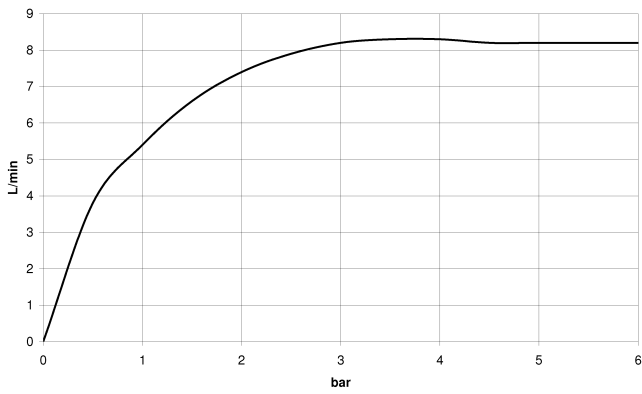

## Showerpipe with single-lever shower mixer without hand shower - Brushed Chrome

IMO

36 112 970

Fits: IMO, LULU, TARA, LISSÉ, VAIA, META

- shower with fixed riser projection 450mm
- Rain shower: PURE RAIN, max. flow rate 14 l/min (at 3 bar)
- rain shower Ø 220 mm
- rain shower with anti-scale system
- height of fittings up to rain shower (bottom edge) 1010mm
- height of fittings up to top edge of elbow 1150mm
- metal shower hose 1750mm with integrated anti-twist protection
- 1/2" connection
- slide bar
- Pipe diameter 23.5 mm
- automatic diverter for fixed-riser shower/hand shower
- quick clearing
- This product can help a building meet the requirements of Green Building Rating Systems, e.g. LEED®, BREEAM®, DGNB

## Showerpipe with single-lever shower mixer without hand shower - Brushed Chrome

---

IMO

36 112 970

**Showerpipe with single-lever shower mixer without hand shower - Brushed Chrome**

IMO

36 112 970  
mm [inches]  
1:10

**Flow rate chart**