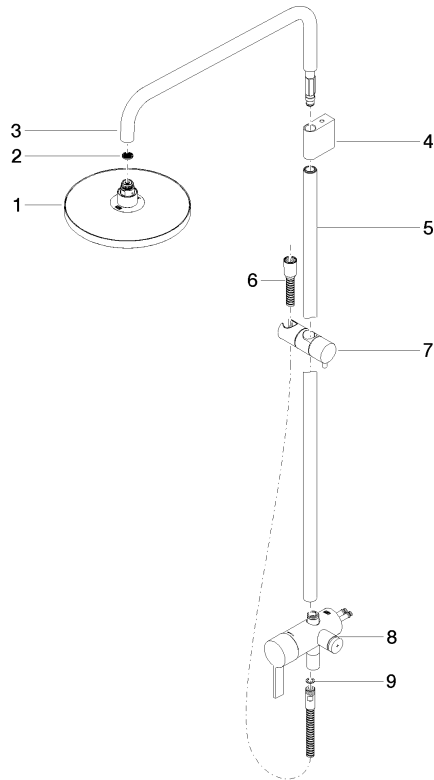

## Showerpipe with single-lever shower mixer without hand shower - Brushed Chrome

IMO

36 112 970

Fits: IMO, LULU, TARA, LISSÉ, VAIA, META

- shower with fixed riser projection 450mm
- Rain shower: PURE RAIN, max. flow rate 14 l/min (at 3 bar)
- rain shower Ø 220 mm
- rain shower with anti-scale system
- height of fittings up to rain shower (bottom edge) 1010mm
- height of fittings up to top edge of elbow 1150mm
- metal shower hose 1750mm with integrated anti-twist protection
- 1/2" connection
- slide bar
- Pipe diameter 23.5 mm
- automatic diverter for fixed-riser shower/hand shower
- quick clearing
- This product can help a building meet the requirements of Green Building Rating Systems, e.g. LEED®, BREEAM®, DGNB

## Showerpipe with single-lever shower mixer without hand shower - Brushed Chrome

---

IMO

36 112 970

**Showerpipe with single-lever shower mixer without hand shower - Brushed Chrome**

IMO

36 112 970  
mm [inches]  
1:10

**Flow rate chart**

# Showerpipe with single-lever shower mixer without hand shower - Brushed Chrome

IMO

36 112 970

**Product version from 7/1/2022**

Parts for other finishes can be found here: [Chrome](#)

Showerpipe with single-lever shower mixer without hand shower - Brushed Chrome