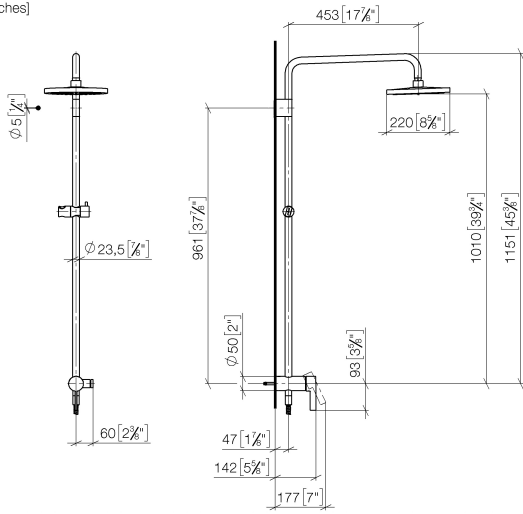

## Showerpipe with single-lever shower mixer without hand shower - Brushed Chrome

IMO

36 112 970

Fits: IMO, LULU, TARA, LISSÉ, VAIA, META

- shower with fixed riser projection 450mm
- Rain shower: PURE RAIN, max. flow rate 14 l/min (at 3 bar)
- rain shower Ø 220 mm
- rain shower with anti-scale system
- height of fittings up to rain shower (bottom edge) 1010mm
- height of fittings up to top edge of elbow 1150mm
- metal shower hose 1750mm with integrated anti-twist protection
- 1/2" connection
- slide bar
- Pipe diameter 23.5 mm
- automatic diverter for fixed-riser shower/hand shower
- quick clearing
- This product can help a building meet the requirements of Green Building Rating Systems, e.g. LEED®, BREEAM®, DGNB

## Showerpipe with single-lever shower mixer without hand shower - Brushed Chrome

---

IMO

36 112 970

**Showerpipe with single-lever shower mixer without hand shower - Brushed Chrome**

IMO

36 112 970  
mm [inches]  
1:10

**Flow rate chart**