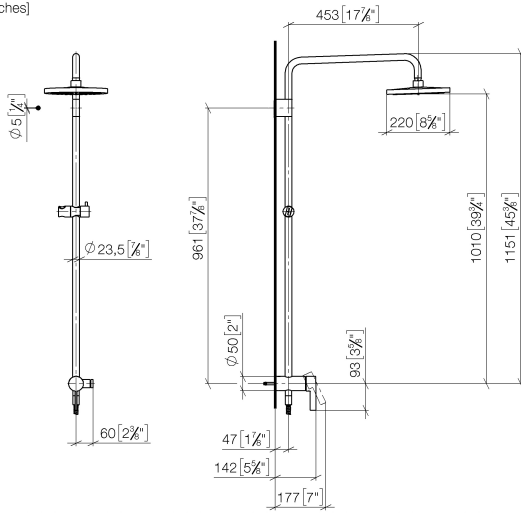

Showerpipe with single-lever shower mixer without hand shower - Brushed Dark Platinum

IMO

36 112 970

Fits: IMO, LULU, TARA, LISSÉ, VAIA, META

- shower with fixed riser projection 450mm
- overhead shower: rain flow
- rain shower Ø 220 mm
- rain shower with anti-scale system
- max. rainshower flow 14 l/min
- height of fittings up to rain shower (bottom edge) 1010mm
- height of fittings up to top edge of elbow 1150mm
- metal shower hose 1750mm with integrated anti-twist protection
- 1/2" connection
- slide bar
- Pipe diameter 23.5 mm
- automatic diverter for fixed-riser shower/hand shower
- quick clearing
- WRAS 2101043

Showerpipe with single-lever shower mixer without hand shower - Brushed
Dark Platinum

IMO

36 112 970

Required miscellaneous

Concealed wall mounting -

35 050 970 90

- max. recess depth 105 mm
- min. recess depth 80 mm

Showerpipe with single-lever shower mixer without hand shower - Brushed Dark Platinum

IMO

36 112 970
mm [inches]
1:10

Flow rate chart

Codes & Standards

DIN 4109

EN 1717

EN 817