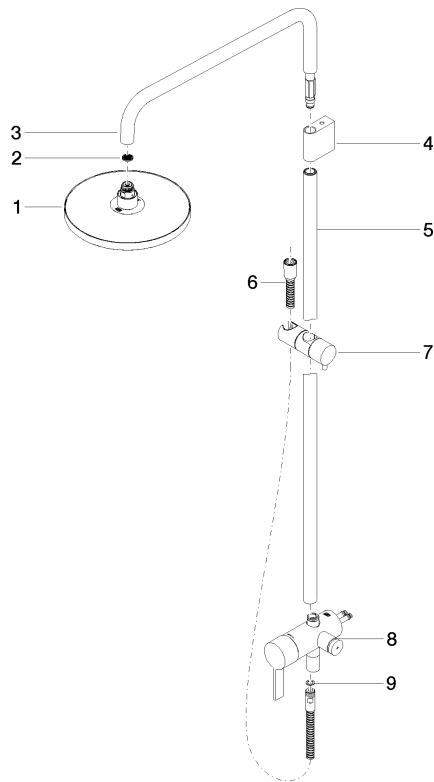

Showerpipe with single-lever shower mixer without hand shower - Brushed Dark Platinum

IMO

36 112 970

Fits: IMO, LULU, TARA, LISSÉ, VAIA, META

- shower with fixed riser projection 450mm
- overhead shower: rain flow
- rain shower Ø 220 mm
- rain shower with anti-scale system
- max. rainshower flow 14 l/min
- height of fittings up to rain shower (bottom edge) 1010mm
- height of fittings up to top edge of elbow 1150mm
- metal shower hose 1750mm with integrated anti-twist protection
- 1/2" connection
- slide bar
- Pipe diameter 23.5 mm
- automatic diverter for fixed-riser shower/hand shower
- quick clearing
- WRAS 2101043

Showerpipe with single-lever shower mixer without hand shower - Brushed
Dark Platinum

IMO

36 112 970

Required miscellaneous

Concealed wall mounting -

35 050 970 90

- max. recess depth 105 mm
- min. recess depth 80 mm

Showerpipe with single-lever shower mixer without hand shower - Brushed Dark Platinum

IMO

36 112 970
mm [inches]
1:10

Flow rate chart

Codes & Standards

DIN 4109

EN 1717

EN 817

Belgaqua_21-025-2 LGA_38

WRAS_2101

Showerpipe with single-lever shower mixer without hand shower - Brushed
Dark Platinum

IMO

36 112 970

Product version from 4/1/2024

Showerpipe with single-lever shower mixer without hand shower - Brushed
Dark Platinum