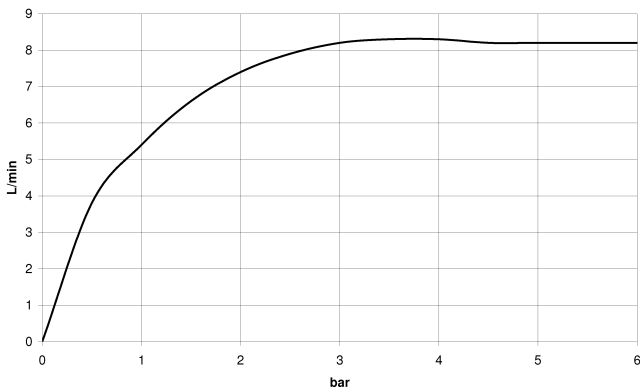

Showerpipe with single-lever shower mixer without hand shower - Brushed Dark Platinum

IMO

36 112 970

Fits: IMO, LULU, TARA, LISSÉ, VAIA, META

- shower with fixed riser projection 450mm
- overhead shower: rain flow
- rain shower Ø 220 mm
- rain shower with anti-scale system
- max. rainshower flow 14 l/min
- height of fittings up to rain shower (bottom edge) 1010mm
- height of fittings up to top edge of elbow 1150mm
- metal shower hose 1750mm with integrated anti-twist protection
- 1/2" connection
- slide bar
- Pipe diameter 23.5 mm
- automatic diverter for fixed-riser shower/hand shower
- quick clearing
- WRAS 2101043

Showerpipe with single-lever shower mixer without hand shower - Brushed
Dark Platinum

IMO

36 112 970

Required miscellaneous

Concealed wall mounting -

35 050 970 90

- max. recess depth 105 mm
- min. recess depth 80 mm

Showerpipe with single-lever shower mixer without hand shower - Brushed Dark Platinum

IMO

36 112 970
mm [inches]
1:10

Flow rate chart

Codes & Standards

DIN 4109

EN 1717

EN 817