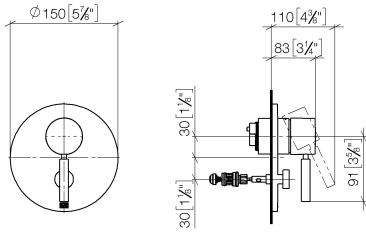

Concealed single-lever mixer with diverter - Light Gold

TARA

36 120 660

- automatic diverter
- cover plate Ø 150 mm
- WRAS 2207012

Fits: TARA, META

	Light Gold	36 120 660-26
	Chrome	36 120 660-00
	Brushed Platinum	36 120 660-06
	Platinum	36 120 660-08
	Dark Chrome	36 120 660-19
	Brushed Light Gold	36 120 660-27
	Brushed Durabrass (23kt Gold)	36 120 660-28
	Matte Black	36 120 660-33
	Brushed Bronze	36 120 660-42
	Brushed Champagne (22kt Gold)	36 120 660-46
	Champagne (22kt Gold)	36 120 660-47
	Brushed Chrome	36 120 660-93
	Brushed Dark Platinum	36 120 660-99

Required miscellaneous

Concealed single-lever mixer with backflow preventor - 35 021 970 90
 •min. recess depth 80 mm
 •max. recess depth 105 mm

Required miscellaneous

Concealed single-lever mixer - 35 020 970 90
 •min. recess depth 80 mm
 •max. recess depth 105 mm

36 120 660

mm [inches]

Flow rate chart

Certificates

LGA_19863.

WRAS_2207012.

36 120 660