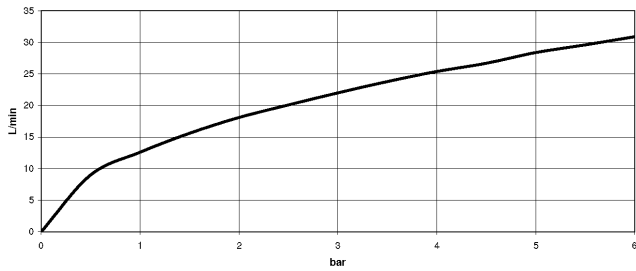

Required miscellaneous

Concealed single-lever mixer with backflow preventor - 35 021 970 90
 •min. recess depth 80 mm
 •max. recess depth 105 mm

Required miscellaneous

Concealed single-lever mixer - 35 020 970 90
 •min. recess depth 80 mm
 •max. recess depth 105 mm

36 120 660

mm [inches]

Flow rate chart

Certificates

LGA_19863.

WRAS_2207012.

36 120 660