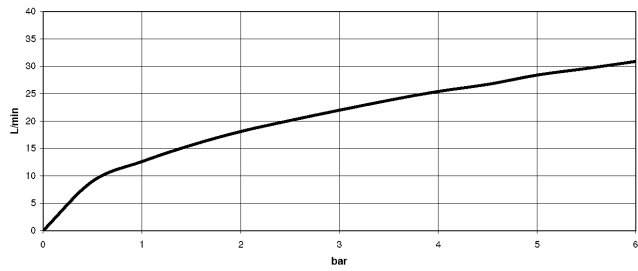

**Concealed single-lever mixer with diverter - Dark Chrome**

IMO

36 120 670

- automatic diverter
- cover plate 150 x 90 mm
- WRAS 2207012

Fits: IMO, MEM, CL.1, CYO

	Dark Chrome	36 120 670-19
	Chrome	36 120 670-00
	Brushed Platinum	36 120 670-06
	Platinum	36 120 670-08
	Brushed Light Gold	36 120 670-27
	Brushed Durabronze (23kt Gold)	36 120 670-28
	Matte Black	36 120 670-33
	Brushed Champagne (22kt Gold)	36 120 670-46
	Champagne (22kt Gold)	36 120 670-47
	Brushed Chrome	36 120 670-93
	Brushed Dark Platinum	36 120 670-99

36 120 670

mm [inches]

Flow rate chart

Certificates

LGA\_19863.

WRAS\_2207012.

36 120 670

Parts for other  
finishes can be found  
here: [Chrome](#)