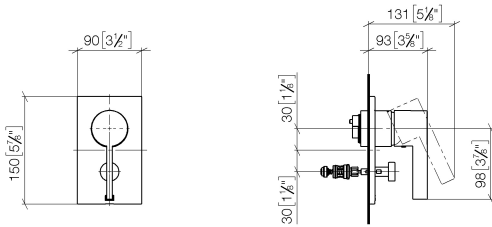

**Concealed single-lever mixer with diverter - Dark Chrome**

IMO

36 120 670

- automatic diverter
- cover plate 150 x 90 mm
- WRAS 2207012

Fits: IMO, MEM, CL.1, CYO

	Dark Chrome	36 120 670-19
	Chrome	36 120 670-00
	Brushed Platinum	36 120 670-06
	Platinum	36 120 670-08
	Brushed Light Gold	36 120 670-27
	Brushed Durabronze (23kt Gold)	36 120 670-28
	Matte Black	36 120 670-33
	Brushed Champagne (22kt Gold)	36 120 670-46
	Champagne (22kt Gold)	36 120 670-47
	Brushed Chrome	36 120 670-93
	Brushed Dark Platinum	36 120 670-99

36 120 670

mm [inches]

Flow rate chart

Certificates

LGA\_19863.

WRAS\_2207012.

36 120 670

Parts for other  
finishes can be found  
here: [Chrome](#)