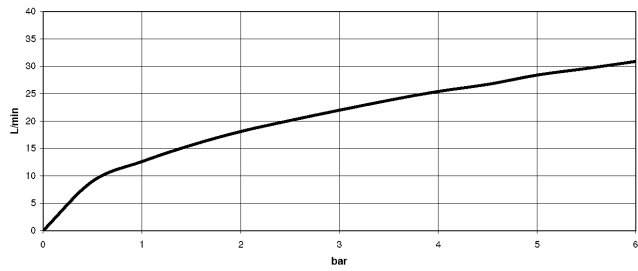

Flow rate chart

Certificates

LGA_19863.

WRAS_2207012.