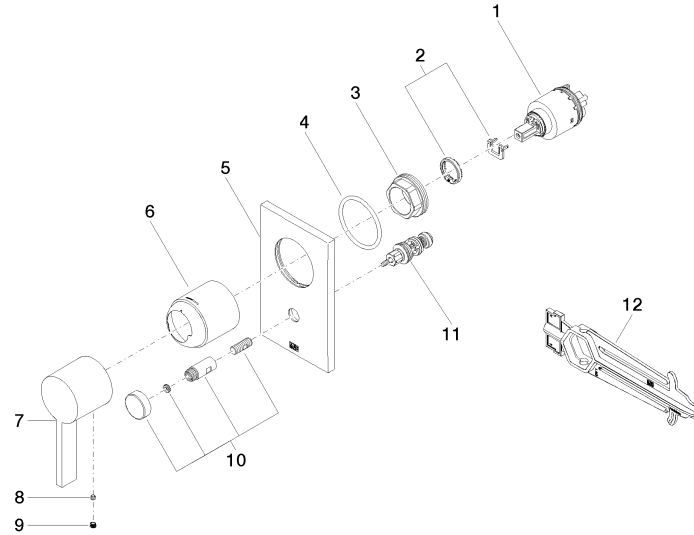

Concealed single-lever mixer with diverter - Brushed Durabross (23kt Gold)

IMO

36 120 670

- automatic diverter
- cover plate 150 x 90 mm
- WRAS 2207012

Fits: IMO, MEM, CL.1, CYO

	Brushed Durabross (23kt Gold)	36 120 670-28
	Chrome	36 120 670-00
	Brushed Platinum	36 120 670-06
	Platinum	36 120 670-08
	Dark Chrome	36 120 670-19
	Brushed Light Gold	36 120 670-27
	Matte Black	36 120 670-33
	Brushed Champagne (22kt Gold)	36 120 670-46
	Champagne (22kt Gold)	36 120 670-47
	Brushed Chrome	36 120 670-93
	Brushed Dark Platinum	36 120 670-99

Required miscellaneous

Concealed single-lever mixer with backflow preventor - 35 021 970 90
 •max. recess depth 105 mm
 •min. recess depth 80 mm

Recommended miscellaneous

xGRID Attachment set for integrating in the dry wall construction - 12 340 970 90

Required miscellaneous

Concealed single-lever mixer - 35 020 970 90
 •max. recess depth 105 mm
 •min. recess depth 80 mm

Required miscellaneous

xGRID Installation track 555 mm - 12 360 970 90

36 120 670

mm [inches]

Flow rate chart

Certificates

LGA_19863.

WRAS_2207012.

36 120 670

Spare parts list

No.	Item Number	Name	Quantity used	Delivery time
1	90 15 05 038 00 90	cartridge	1	60
2	04 28 10 149 00 90	accessories	1	2
3	09 24 04 448 90	nut	1	2
4	09 14 10 084 90	seal	1	2
5	09 11 02 258-28	plate	1	20
6	09 11 02 260-28	sleeve	1	20
7	09 20 67 007-28	handle	1	20
8	09 31 11 099 90	pin	1	2
9	90 31 20 109 00 90	plug	1	2
10	90 31 09 139 00-28	pull-rod	1	20
11	90 21 34 081 00 90	diverter	1	2
12	90 30 09 064 00 90	key	1	2