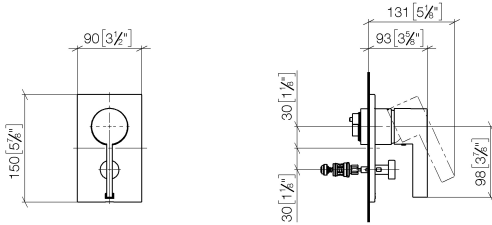

Concealed single-lever mixer with diverter - Brushed Durabross (23kt Gold)

IMO

36 120 670

- automatic diverter
- cover plate 150 x 90 mm
- WRAS 2207012

Fits: IMO, MEM, CL.1, CYO

	Brushed Durabross (23kt Gold)	36 120 670-28
	Chrome	36 120 670-00
	Brushed Platinum	36 120 670-06
	Platinum	36 120 670-08
	Dark Chrome	36 120 670-19
	Brushed Light Gold	36 120 670-27
	Matte Black	36 120 670-33
	Brushed Champagne (22kt Gold)	36 120 670-46
	Champagne (22kt Gold)	36 120 670-47
	Brushed Chrome	36 120 670-93
	Brushed Dark Platinum	36 120 670-99

Required miscellaneous

Concealed single-lever mixer with backflow preventor - 35 021 970 90
 •max. recess depth 105 mm
 •min. recess depth 80 mm

Recommended miscellaneous

xGRID Attachment set for integrating in the dry wall construction - 12 340 970 90

Required miscellaneous

Concealed single-lever mixer - 35 020 970 90
 •max. recess depth 105 mm
 •min. recess depth 80 mm

Required miscellaneous

xGRID Installation track 555 mm - 12 360 970 90

36 120 670

mm [inches]

Flow rate chart

Certificates

LGA_19863.

WRAS_2207012.

36 120 670

Spare parts list

No.	Item Number	Name	Quantity used	Delivery time
1	90 15 05 038 00 90	cartridge	1	60
2	04 28 10 149 00 90	accessories	1	2
3	09 24 04 448 90	nut	1	2
4	09 14 10 084 90	seal	1	2
5	09 11 02 258-28	plate	1	20
6	09 11 02 260-28	sleeve	1	20
7	09 20 67 007-28	handle	1	20
8	09 31 11 099 90	pin	1	2
9	90 31 20 109 00 90	plug	1	2
10	90 31 09 139 00-28	pull-rod	1	20
11	90 21 34 081 00 90	diverter	1	2
12	90 30 09 064 00 90	key	1	2