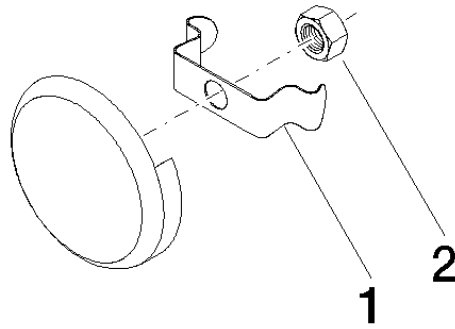

Vacuum breaker - Brushed Platinum

36 150 970

- rosette Ø 70 mm
- Exposed trim parts**
- for bath inlet with pop-up waste and overflow (35 247 970 90 or 35 246 970 90)**
- Exposed trim parts
- for bath inlet with pop-up waste and overflow (35 247 970 90 or 35 246 970 90)

Required miscellaneous

Vacuum breaker -

35 150 970 90

Vacuum breaker - Brushed Platinum

36 150 970

mm [inches]

Vacuum breaker - Brushed Platinum

36 150 970

Spare parts list

No.	Item Number	Name	Quantity used	Delivery time
1	08 16 02 500 90	spring	1	2
2	09 23 10 026 90	nut	1	2