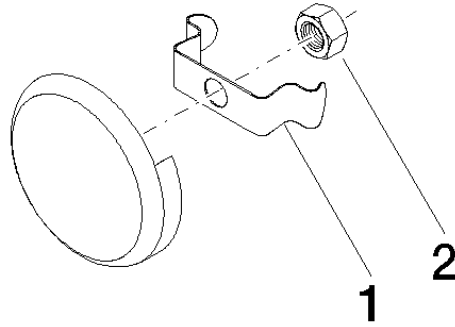

**Vacuum breaker - Brushed Durabron (23kt Gold)**

36 150 970

- rosette Ø 70 mm
- Exposed trim parts**
- for bath inlet with pop-up waste and overflow (35 247 970 90 or 35 246 970 90)**
- Exposed trim parts
- for bath inlet with pop-up waste and overflow (35 247 970 90 or 35 246 970 90)

## Vacuum breaker - Brushed Durabronz (23kt Gold)

---

36 150 970

mm [inches]

Vacuum breaker - Brushed Durabronz (23kt Gold)

---

36 150 970

Spare parts list

No.	Item Number	Name	Quantity used	Delivery time
1	08 16 02 500 90	spring	1	2
2	09 23 10 026 90	nut	1	2