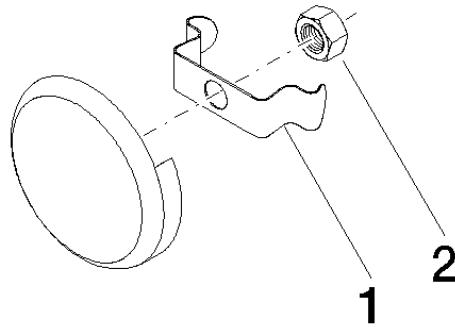

Vacuum breaker - Matte Black

---

36 150 970

Spare parts list

No.	Item Number	Name	Quantity used	Delivery time
1	08 16 02 500 90	spring	1	2
2	09 23 10 026 90	nut	1	2