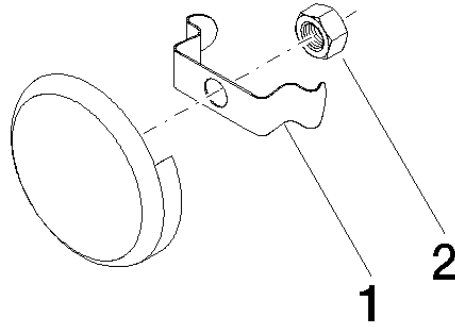

Vacuum breaker - Champagne (22kt Gold)

36 150 970

- rosette Ø 70 mm
- Exposed trim parts**
- for bath inlet with pop-up waste and overflow (35 247 970 90 or 35 246 970 90)**
- Exposed trim parts
- for bath inlet with pop-up waste and overflow (35 247 970 90 or 35 246 970 90)

Required miscellaneous

Vacuum breaker -

35 150 970 90

Vacuum breaker - Champagne (22kt Gold)

36 150 970

mm [inches]

Vacuum breaker - Champagne (22kt Gold)

36 150 970

Spare parts list

No.	Item Number	Name	Quantity used	Delivery time
1	08 16 02 500 90	spring	1	2
2	09 23 10 026 90	nut	1	2