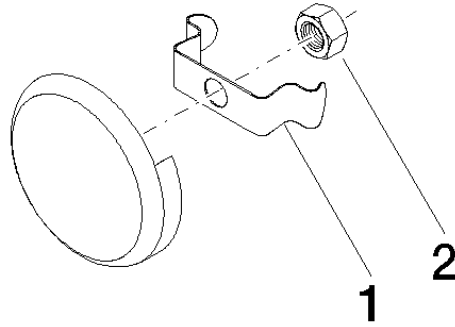

Vacuum breaker - Brushed Dark Platinum

36 150 970

- rosette Ø 70 mm
- Exposed trim parts**
- for bath inlet with pop-up waste and overflow (35 247 970 90 or 35 246 970 90)**
- Exposed trim parts
- for bath inlet with pop-up waste and overflow (35 247 970 90 or 35 246 970 90)

Required miscellaneous

Vacuum breaker -

35 150 970 90

Vacuum breaker - Brushed Dark Platinum

36 150 970

mm [inches]

Vacuum breaker - Brushed Dark Platinum

36 150 970

Spare parts list

No.	Item Number	Name	Quantity used	Delivery time
1	08 16 02 500 90	spring	1	2
2	09 23 10 026 90	nut	1	2