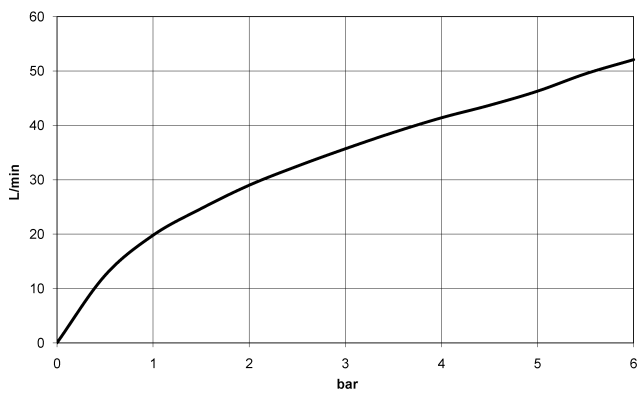

36 200 361

- rotary diverter
- rosette Ø 60 mm
- NEUTRAL porcelain insert
- WRAS 2307045

	Brushed Platinum	36 200 361-06
	Chrome	36 200 361-00
	Platinum	36 200 361-08
	Durabress (23kt Gold)	36 200 361-09
	Brushed Durabress (23kt Gold)	36 200 361-28
	Brushed Dark Platinum	36 200 361-99

Required miscellaneous

- Concealed two-way diverter -** 35 202 970 90
- max. recess depth 155 mm
 - min. recess depth 85 mm

36 200 361

mm [inches]

Flow rate chart

Certificates

LGA_38379.

WRAS_2307045.