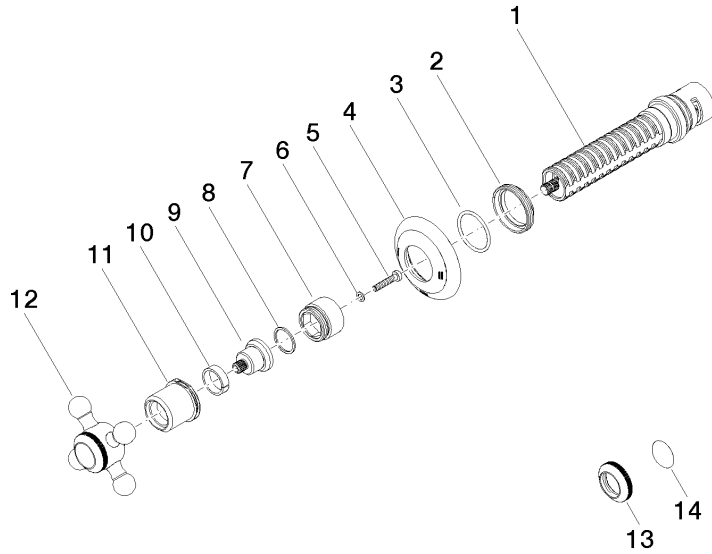

36 200 361

- rotary diverter
- rosette Ø 60 mm
- NEUTRAL porcelain insert
- WRAS 2307045

	Brushed Platinum	36 200 361-06
	Chrome	36 200 361-00
	Platinum	36 200 361-08
	Durabress (23kt Gold)	36 200 361-09
	Brushed Durabress (23kt Gold)	36 200 361-28
	Brushed Dark Platinum	36 200 361-99

Required miscellaneous

- Concealed two-way diverter -** 35 202 970 90
- max. recess depth 155 mm
 - min. recess depth 85 mm

36 200 361

mm [inches]

Flow rate chart

Certificates

LGA_38379.

WRAS_2307045.

36 200 361

Spare parts list

No.	Item Number	Name	Quantity used	Delivery time
1	90 90 03 304 10 90	diverter	1	2
2	09 23 10 125-00	nut	1	10
3	90 14 10 063 00 90	seal	1	2
4	09 27 36 105-06	rosette	1	60
5	90 30 30 075 00 90	screw	1	2
6	09 30 11 194 90	disc	1	2
7	09 18 30 007-06	sleeve	1	-
Spare part can no longer be ordered, please order the replacement item				
8	90 28 10 030 00 90	ring	1	2
9	09 12 12 064-06	base	1	-
Spare part can no longer be ordered, please order the replacement item				
10	90 14 15 021 00 90	ring	1	2
11	09 21 02 161-06	cover	1	10
12	04 20 36 100 02-06	handle	1	10
13	09 20 36 005-06	handle	1	10
14	09 26 01 016 90	accessories	1	2