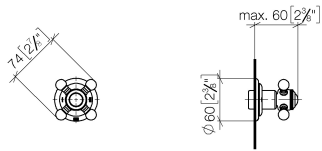

36 200 361

- rotary diverter
- rosette Ø 60 mm
- NEUTRAL porcelain insert
- WRAS 2307045

	Brushed Platinum	36 200 361-06
	Chrome	36 200 361-00
	Platinum	36 200 361-08
	Durabress (23kt Gold)	36 200 361-09
	Brushed Durabress (23kt Gold)	36 200 361-28
	Brushed Dark Platinum	36 200 361-99

Required miscellaneous

- Concealed two-way diverter -** 35 202 970 90
- max. recess depth 155 mm
 - min. recess depth 85 mm

36 200 361

mm [inches]

Flow rate chart

Certificates

LGA_38379.

WRAS_2307045.