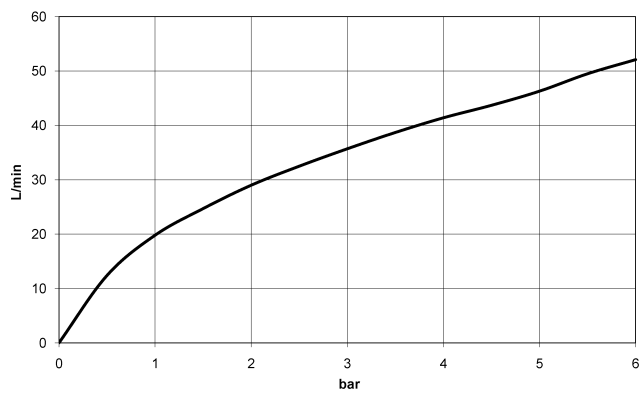

Required miscellaneous

- Concealed two-way diverter -** 35 202 970 90
- max. recess depth 155 mm
  - min. recess depth 85 mm

36 200 361

mm [inches]

### Flow rate chart