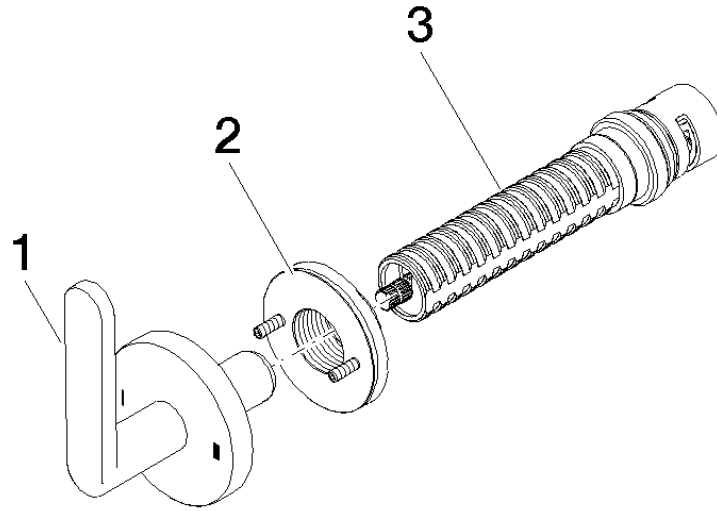

36 200 661

- rotary diverter
- without rosette
- handle Ø 60mm
- WRAS 2307045

	Brushed Platinum	36 200 661-06
	Chrome	36 200 661-00
	Dark Chrome	36 200 661-19
	Light Gold	36 200 661-26
	Brushed Light Gold	36 200 661-27
	Matte Black	36 200 661-33
	Brushed Bronze	36 200 661-42
	Brushed Champagne (22kt Gold)	36 200 661-46
	Champagne (22kt Gold)	36 200 661-47
	Brushed Chrome	36 200 661-93
	Brushed Dark Platinum	36 200 661-99

Required miscellaneous

- Concealed two-way diverter -** 35 202 970 90
- max. recess depth 160 mm
 - min. recess depth 115 mm

36 200 661

mm [inches]

Flow rate chart

Certificates

LGA_38379.

WRAS_2307045.

36 200 661

Spare parts list

No.	Item Number	Name	Quantity used	Delivery time
1	90 20 66 014 00-06	handle	1	10
2	90 21 02 181 00 90	disc	1	2
3	90 90 03 304 10 90	diverter	1	2