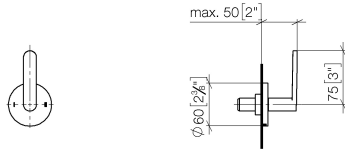

36 200 661

- rotary diverter
- without rosette
- handle Ø 60mm
- WRAS 2307045

	Brushed Platinum	36 200 661-06
	Chrome	36 200 661-00
	Dark Chrome	36 200 661-19
	Light Gold	36 200 661-26
	Brushed Light Gold	36 200 661-27
	Matte Black	36 200 661-33
	Brushed Bronze	36 200 661-42
	Brushed Champagne (22kt Gold)	36 200 661-46
	Champagne (22kt Gold)	36 200 661-47
	Brushed Chrome	36 200 661-93
	Brushed Dark Platinum	36 200 661-99

Required miscellaneous

- Concealed two-way diverter -** 35 202 970 90
- max. recess depth 160 mm
 - min. recess depth 115 mm

36 200 661

mm [inches]

Flow rate chart

Certificates

LGA_38379.

WRAS_2307045.

36 200 661

Spare parts list

No.	Item Number	Name	Quantity used	Delivery time
1	90 20 66 014 00-06	handle	1	10
2	90 21 02 181 00 90	disc	1	2
3	90 90 03 304 10 90	diverter	1	2