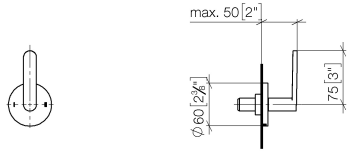

36 200 661

- rotary diverter
- without rosette
- handle Ø 60mm
- WRAS 2307045

	Dark Chrome	36 200 661-19
	Chrome	36 200 661-00
	Brushed Platinum	36 200 661-06
	Light Gold	36 200 661-26
	Brushed Light Gold	36 200 661-27
	Matte Black	36 200 661-33
	Brushed Bronze	36 200 661-42
	Brushed Champagne (22kt Gold)	36 200 661-46
	Champagne (22kt Gold)	36 200 661-47
	Brushed Chrome	36 200 661-93
	Brushed Dark Platinum	36 200 661-99

36 200 661

mm [inches]

Flow rate chart

Certificates

LGA_38379.

WRAS_2307045.

36 200 661

Parts for other finishes can be found here: [Chrome](#)

Spare parts list

No.	Item Number	Name	Quantity used	Delivery time
1	90 20 66 014 00-19	handle	1	20
2	90 21 02 181 00 90	disc	1	2
3	90 90 03 304 10 90	diverter	1	2