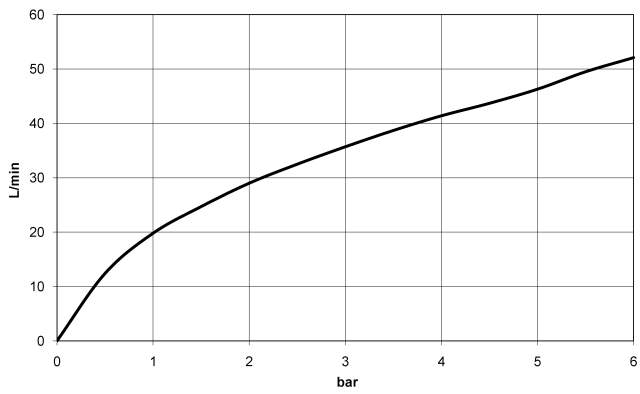

36 200 661

- rotary diverter
- without rosette
- handle Ø 60mm
- WRAS 2307045

	Dark Chrome	36 200 661-19
	Chrome	36 200 661-00
	Brushed Platinum	36 200 661-06
	Light Gold	36 200 661-26
	Brushed Light Gold	36 200 661-27
	Matte Black	36 200 661-33
	Brushed Bronze	36 200 661-42
	Brushed Champagne (22kt Gold)	36 200 661-46
	Champagne (22kt Gold)	36 200 661-47
	Brushed Chrome	36 200 661-93
	Brushed Dark Platinum	36 200 661-99

36 200 661

mm [inches]

Flow rate chart

Certificates

LGA_38379.

WRAS_2307045.

36 200 661

Parts for other finishes can be found here: [Chrome](#)

Spare parts list

No.	Item Number	Name	Quantity used	Delivery time
1	90 20 66 014 00-19	handle	1	20
2	90 21 02 181 00 90	disc	1	2
3	90 90 03 304 10 90	diverter	1	2