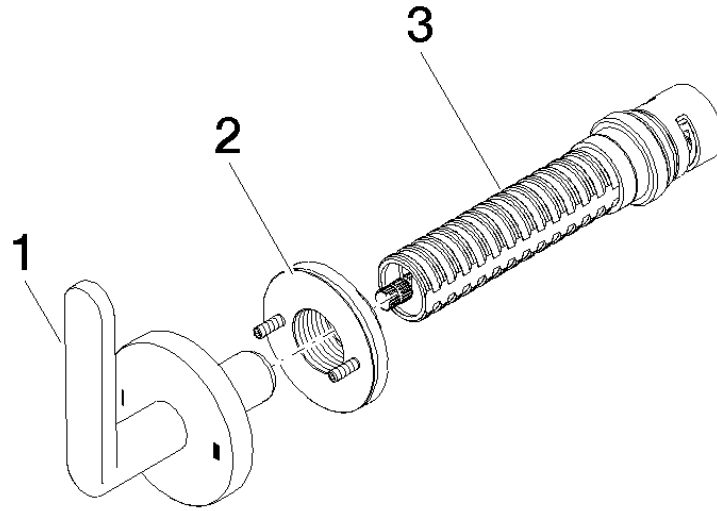

36 200 661

- rotary diverter
- without rosette
- handle Ø 60mm
- WRAS 2307045

	Dark Chrome	36 200 661-19
	Chrome	36 200 661-00
	Brushed Platinum	36 200 661-06
	Light Gold	36 200 661-26
	Brushed Light Gold	36 200 661-27
	Matte Black	36 200 661-33
	Brushed Bronze	36 200 661-42
	Brushed Champagne (22kt Gold)	36 200 661-46
	Champagne (22kt Gold)	36 200 661-47
	Brushed Chrome	36 200 661-93
	Brushed Dark Platinum	36 200 661-99

36 200 661

mm [inches]

Flow rate chart

Certificates

LGA_38379.

WRAS_2307045.

36 200 661

Parts for other finishes can be found here: [Chrome](#)

Spare parts list

No.	Item Number	Name	Quantity used	Delivery time
1	90 20 66 014 00-19	handle	1	20
2	90 21 02 181 00 90	disc	1	2
3	90 90 03 304 10 90	diverter	1	2