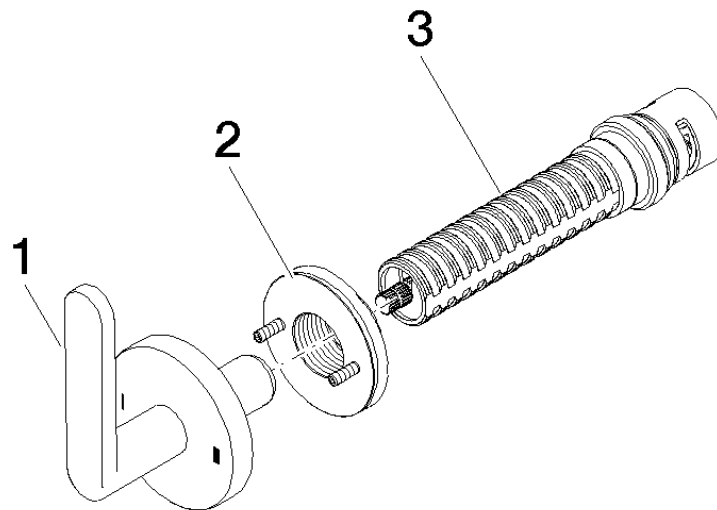

36 200 661

- rotary diverter
- without rosette
- handle Ø 60mm
- WRAS 2307045

	Brushed Light Gold	36 200 661-27
	Chrome	36 200 661-00
	Brushed Platinum	36 200 661-06
	Dark Chrome	36 200 661-19
	Light Gold	36 200 661-26
	Matte Black	36 200 661-33
	Brushed Bronze	36 200 661-42
	Brushed Champagne (22kt Gold)	36 200 661-46
	Champagne (22kt Gold)	36 200 661-47
	Brushed Chrome	36 200 661-93
	Brushed Dark Platinum	36 200 661-99

Required miscellaneous

- Concealed two-way diverter -** 35 202 970 90
- min. recess depth 115 mm
 - max. recess depth 160 mm

36 200 661

mm [inches]

Flow rate chart

Certificates

LGA_38379.

WRAS_2307045.

36 200 661

Spare parts list

No.	Item Number	Name	Quantity used	Delivery time
1	90 20 66 014 00-27	handle	1	30
2	90 21 02 181 00 90	disc	1	2
3	90 90 03 304 10 90	diverter	1	2