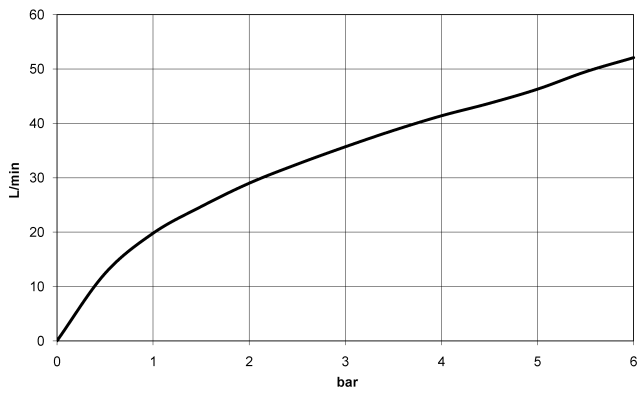

**Required miscellaneous**

- Concealed two-way diverter -** 35 202 970 90
- min. recess depth 115 mm
  - max. recess depth 160 mm

36 200 661

mm [inches]

**Flow rate chart**

**Certificates**

LGA\_38379.

WRAS\_2307045.