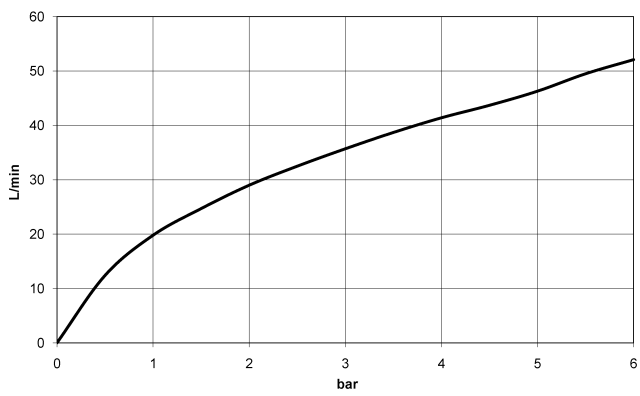

36 200 661

- rotary diverter
- without rosette
- handle Ø 60mm
- WRAS 2307045

	Brushed Champagne (22kt Gold)	36 200 661-46
	Chrome	36 200 661-00
	Brushed Platinum	36 200 661-06
	Dark Chrome	36 200 661-19
	Light Gold	36 200 661-26
	Brushed Light Gold	36 200 661-27
	Matte Black	36 200 661-33
	Brushed Bronze	36 200 661-42
	Champagne (22kt Gold)	36 200 661-47
	Brushed Chrome	36 200 661-93
	Brushed Dark Platinum	36 200 661-99

36 200 661

mm [inches]

Flow rate chart

Certificates

LGA_38379.

WRAS_2307045.

36 200 661

Parts for other finishes can be found here: [Chrome](#)