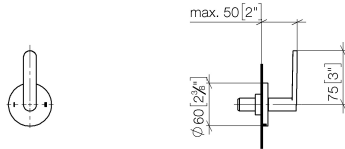

36 200 661

- rotary diverter
- without rosette
- handle Ø 60mm
- WRAS 2307045

	Champagne (22kt Gold)	36 200 661-47
	Chrome	36 200 661-00
	Brushed Platinum	36 200 661-06
	Dark Chrome	36 200 661-19
	Light Gold	36 200 661-26
	Brushed Light Gold	36 200 661-27
	Matte Black	36 200 661-33
	Brushed Bronze	36 200 661-42
	Brushed Champagne (22kt Gold)	36 200 661-46
	Brushed Chrome	36 200 661-93
	Brushed Dark Platinum	36 200 661-99

36 200 661

mm [inches]

Flow rate chart

Certificates

LGA_38379.

WRAS_2307045.

36 200 661

Parts for other finishes can be found here: [Chrome](#)

Spare parts list

No.	Item Number	Name	Quantity used	Delivery time
1	90 20 66 014 00-47	handle	1	30
2	90 21 02 181 00 90	disc	1	2
3	90 90 03 304 10 90	diverter	1	2