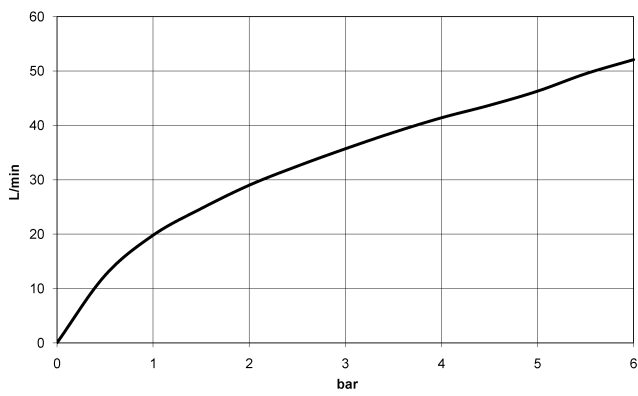

36 200 661

- rotary diverter
- without rosette
- handle Ø 60mm
- WRAS 2307045

	Champagne (22kt Gold)	36 200 661-47
	Chrome	36 200 661-00
	Brushed Platinum	36 200 661-06
	Dark Chrome	36 200 661-19
	Light Gold	36 200 661-26
	Brushed Light Gold	36 200 661-27
	Matte Black	36 200 661-33
	Brushed Bronze	36 200 661-42
	Brushed Champagne (22kt Gold)	36 200 661-46
	Brushed Chrome	36 200 661-93
	Brushed Dark Platinum	36 200 661-99

36 200 661

mm [inches]

Flow rate chart

Certificates

LGA_38379.

WRAS_2307045.

36 200 661

Parts for other finishes can be found here: [Chrome](#)

Spare parts list

No.	Item Number	Name	Quantity used	Delivery time
1	90 20 66 014 00-47	handle	1	30
2	90 21 02 181 00 90	disc	1	2
3	90 90 03 304 10 90	diverter	1	2