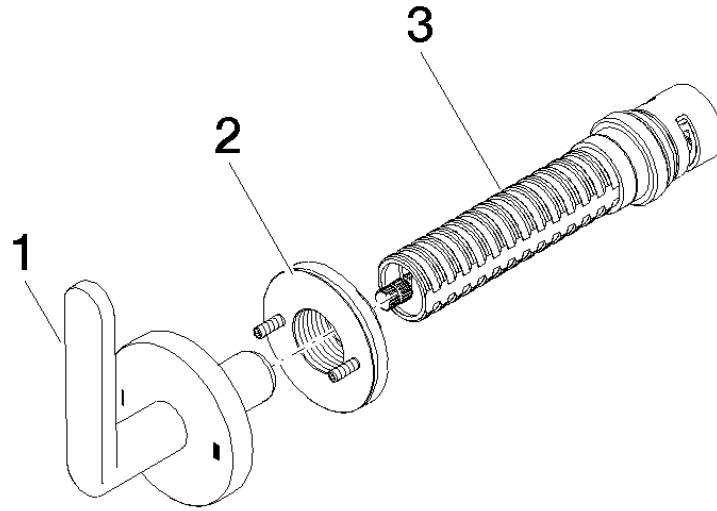

36 200 661

- rotary diverter
- without rosette
- handle Ø 60mm
- WRAS 2307045

	Champagne (22kt Gold)	36 200 661-47
	Chrome	36 200 661-00
	Brushed Platinum	36 200 661-06
	Dark Chrome	36 200 661-19
	Light Gold	36 200 661-26
	Brushed Light Gold	36 200 661-27
	Matte Black	36 200 661-33
	Brushed Bronze	36 200 661-42
	Brushed Champagne (22kt Gold)	36 200 661-46
	Brushed Chrome	36 200 661-93
	Brushed Dark Platinum	36 200 661-99

36 200 661

mm [inches]

Flow rate chart

Certificates

LGA_38379.

WRAS_2307045.

36 200 661

Parts for other finishes can be found here: [Chrome](#)

Spare parts list

No.	Item Number	Name	Quantity used	Delivery time
1	90 20 66 014 00-47	handle	1	30
2	90 21 02 181 00 90	disc	1	2
3	90 90 03 304 10 90	diverter	1	2