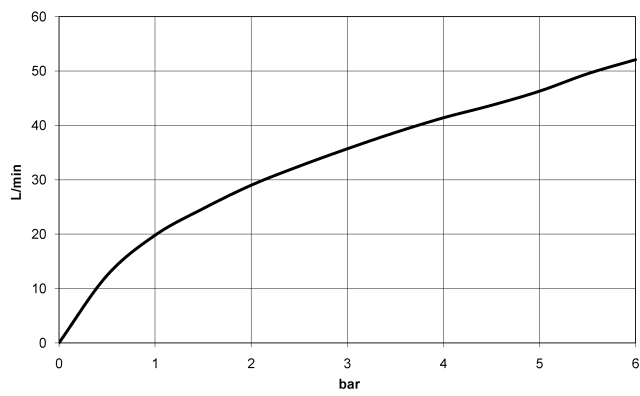

CL.1 Concealed two-way diverter - Dark Chrome

CL.1

36 200 705

- rotary diverter
- rosette 60 x 60 mm
- WRAS 2307045

	Dark Chrome	36 200 705-19
	Chrome	36 200 705-00
	Brushed Platinum	36 200 705-06
	Brushed Champagne (22kt Gold)	36 200 705-46
	Champagne (22kt Gold)	36 200 705-47
	Brushed Dark Platinum	36 200 705-99

36 200 705

mm [inches]

Flow rate chart

Certificates

LGA_38379.

WRAS_2307045.

36 200 705

Parts for other finishes can be found here: [Chrome](#)

Spare parts list

No.	Item Number	Name	Quantity used	Delivery time
1	90 20 70 051 08-19	handle	1	20
2	90 21 02 181 00 90	disc	1	2
3	90 90 03 304 10 90	diverter	1	2