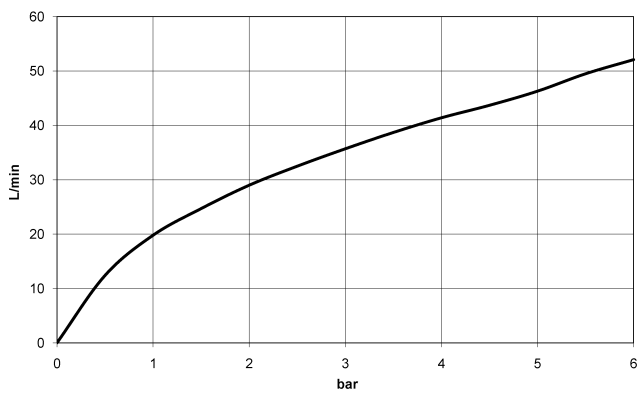

CL.1 Concealed two-way diverter - Brushed Champagne (22kt Gold)

CL.1

36 200 705

- rotary diverter
- rosette 60 x 60 mm
- WRAS 2307045

	Brushed Champagne (22kt Gold)	36 200 705-46
	Chrome	36 200 705-00
	Brushed Platinum	36 200 705-06
	Dark Chrome	36 200 705-19
	Champagne (22kt Gold)	36 200 705-47
	Brushed Dark Platinum	36 200 705-99

36 200 705

mm [inches]

Flow rate chart

Certificates

LGA_38379.

WRAS_2307045.

36 200 705

Parts for other finishes can be found here: [Chrome](#)