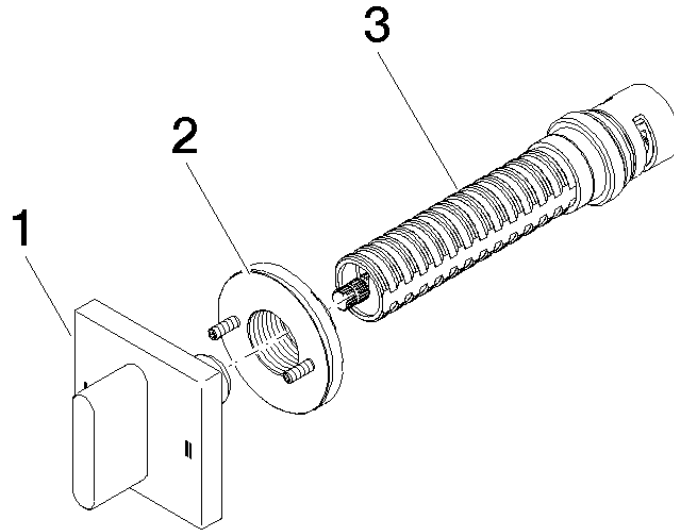

CL.1 Concealed two-way diverter - Brushed Champagne (22kt Gold)

CL.1

36 200 705

- rotary diverter
- rosette 60 x 60 mm
- WRAS 2307045

	Brushed Champagne (22kt Gold)	36 200 705-46
	Chrome	36 200 705-00
	Brushed Platinum	36 200 705-06
	Dark Chrome	36 200 705-19
	Champagne (22kt Gold)	36 200 705-47
	Brushed Dark Platinum	36 200 705-99

36 200 705

mm [inches]

Flow rate chart

Certificates

LGA_38379.

WRAS_2307045.

36 200 705

Parts for other finishes can be found here: [Chrome](#)

Spare parts list

No.	Item Number	Name	Quantity used	Delivery time
1	90 20 70 051 08-46	handle	1	30
2	90 21 02 181 00 90	disc	1	2
3	90 90 03 304 10 90	diverter	1	2