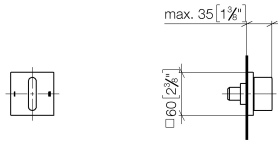

CL.1 Concealed two-way diverter - Brushed Champagne (22kt Gold)

CL.1

36 200 705

- rotary diverter
- rosette 60 x 60 mm
- WRAS 2307045

	Brushed Champagne (22kt Gold)	36 200 705-46
	Chrome	36 200 705-00
	Brushed Platinum	36 200 705-06
	Dark Chrome	36 200 705-19
	Champagne (22kt Gold)	36 200 705-47
	Brushed Dark Platinum	36 200 705-99

36 200 705

mm [inches]

Flow rate chart

Certificates

LGA_38379.

WRAS_2307045.

36 200 705

Parts for other finishes can be found here: [Chrome](#)