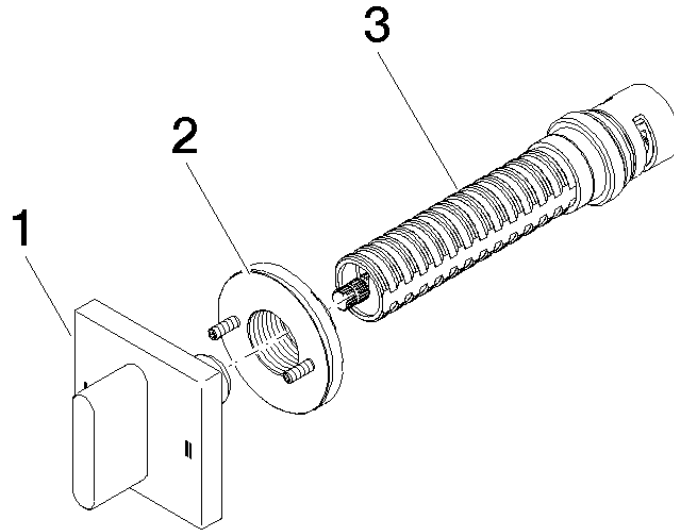

CL.1 Concealed two-way diverter - Champagne (22kt Gold)

CL.1

36 200 705

- rotary diverter
- rosette 60 x 60 mm
- WRAS 2307045

	Champagne (22kt Gold)	36 200 705-47
	Chrome	36 200 705-00
	Brushed Platinum	36 200 705-06
	Dark Chrome	36 200 705-19
	Brushed Champagne (22kt Gold)	36 200 705-46
	Brushed Dark Platinum	36 200 705-99

36 200 705

mm [inches]

Flow rate chart

Certificates

LGA_38379.

WRAS_2307045.

36 200 705

Parts for other finishes can be found here: [Chrome](#)

Spare parts list

No.	Item Number	Name	Quantity used	Delivery time
1	90 20 70 051 08-47	handle	1	30
2	90 21 02 181 00 90	disc	1	2
3	90 90 03 304 10 90	diverter	1	2