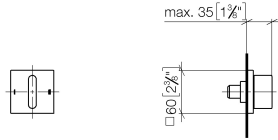

CL.1 Concealed two-way diverter - Champagne (22kt Gold)

CL.1

36 200 705

- rotary diverter
- rosette 60 x 60 mm
- WRAS 2307045

	Champagne (22kt Gold)	36 200 705-47
	Chrome	36 200 705-00
	Brushed Platinum	36 200 705-06
	Dark Chrome	36 200 705-19
	Brushed Champagne (22kt Gold)	36 200 705-46
	Brushed Dark Platinum	36 200 705-99

36 200 705

mm [inches]

Flow rate chart

Certificates

LGA_38379.

WRAS_2307045.

36 200 705

Parts for other finishes can be found here: [Chrome](#)

Spare parts list

No.	Item Number	Name	Quantity used	Delivery time
1	90 20 70 051 08-47	handle	1	30
2	90 21 02 181 00 90	disc	1	2
3	90 90 03 304 10 90	diverter	1	2