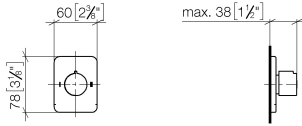

36 200 710

- rotary diverter
- rosette 60 x 78 mm
- WRAS 2307045

	Brushed Platinum	36 200 710-06
	Chrome	36 200 710-00

**Required miscellaneous**

- Concealed two-way diverter -** 35 202 970 90
- max. recess depth 155 mm
  - min. recess depth 85 mm

36 200 710

mm [inches]