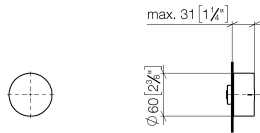

Concealed two-way diverter - Brushed Durabronze (23kt Gold)

CL.1

36 200 740

- rotary diverter
- without rosette
- handle Ø 60mm
- WRAS 2307045

Fits: CL.1, META, CYO

	Brushed Durabronze (23kt Gold)	36 200 740-28
	Chrome	36 200 740-00
	Brushed Platinum	36 200 740-06
	Light Gold	36 200 740-26
	Brushed Light Gold	36 200 740-27
	Matte Black	36 200 740-33
	Brushed Bronze	36 200 740-42
	Brushed Champagne (22kt Gold)	36 200 740-46
	Champagne (22kt Gold)	36 200 740-47
	Brushed Dark Platinum	36 200 740-99

Required miscellaneous

- Concealed two-way diverter - 35 202 970 90**
- max. recess depth 160 mm
 - min. recess depth 85 mm

36 200 740

mm [inches]

Flow rate chart

Certificates

LGA_38379.

WRAS_2307045.