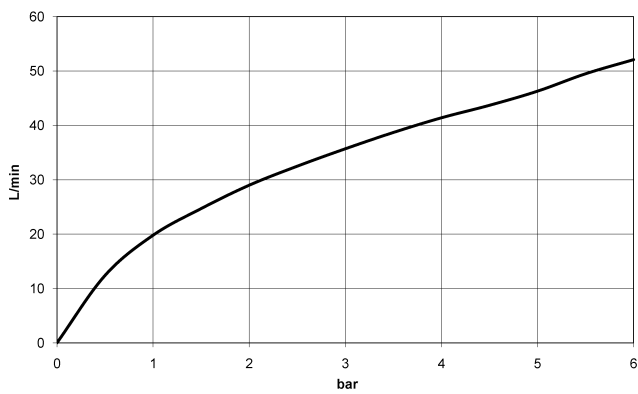

Required miscellaneous

- Concealed two-way diverter - 35 202 970 90**
- max. recess depth 160 mm
 - min. recess depth 85 mm

36 200 740

mm [inches]

Flow rate chart

Certificates

LGA_38379.

WRAS_2307045.