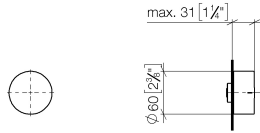

Concealed two-way diverter - Brushed Champagne (22kt Gold)

CL.1

36 200 740

- rotary diverter
- without rosette
- handle Ø 60mm
- WRAS 2307045

Fits: CL.1, META, CYO

	Brushed Champagne (22kt Gold)	36 200 740-46
	Chrome	36 200 740-00
	Brushed Platinum	36 200 740-06
	Light Gold	36 200 740-26
	Brushed Light Gold	36 200 740-27
	Brushed Durabronze (23kt Gold)	36 200 740-28
	Matte Black	36 200 740-33
	Brushed Bronze	36 200 740-42
	Champagne (22kt Gold)	36 200 740-47
	Brushed Dark Platinum	36 200 740-99

36 200 740

mm [inches]

Flow rate chart

Certificates

LGA_38379.

WRAS_2307045.

36 200 740

Parts for other finishes can be found here: [Chrome](#)