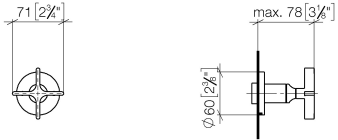

36 200 809

- rotary diverter
- rosette Ø 60 mm
- WRAS 2307045

	Dark Chrome	36 200 809-19
	Chrome	36 200 809-00
	Brushed Platinum	36 200 809-06
	Brushed Durabronze (23kt Gold)	36 200 809-28
	Brushed Bronze	36 200 809-42
	Brushed Champagne (22kt Gold)	36 200 809-46
	Champagne (22kt Gold)	36 200 809-47
	Brushed Dark Platinum	36 200 809-99

36 200 809

mm [inches]