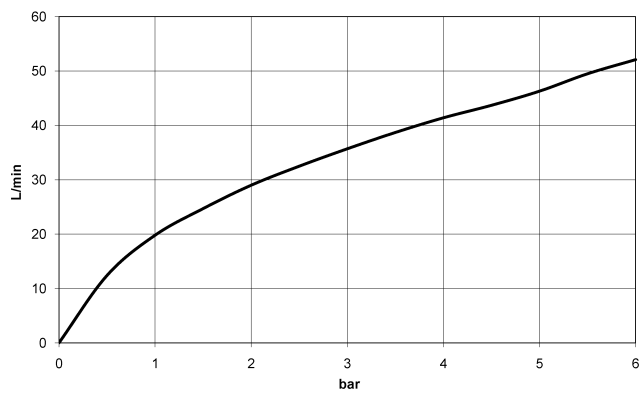

36 200 809

- rotary diverter
- rosette Ø 60 mm
- WRAS 2307045

	Dark Chrome	36 200 809-19
	Chrome	36 200 809-00
	Brushed Platinum	36 200 809-06
	Brushed Durabronze (23kt Gold)	36 200 809-28
	Brushed Bronze	36 200 809-42
	Brushed Champagne (22kt Gold)	36 200 809-46
	Champagne (22kt Gold)	36 200 809-47
	Brushed Dark Platinum	36 200 809-99

36 200 809

mm [inches]

### Flow rate chart