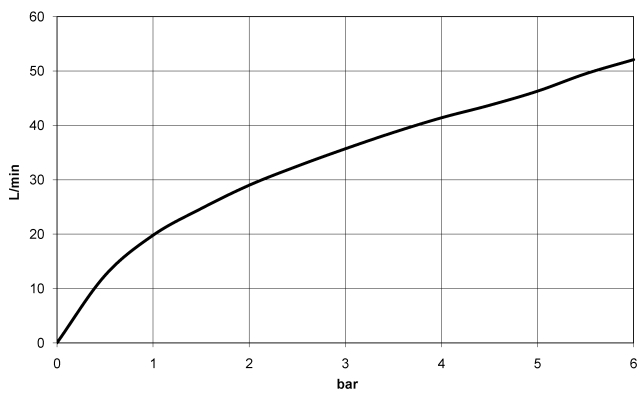

SYMETRICS Concealed two-way diverter - Brushed Champagne (22kt Gold)

IMO

36 200 980

- rotary diverter
- rosette 60 x 60 mm
- WRAS 2307045

	Brushed Champagne (22kt Gold)	36 200 980-46
	Chrome	36 200 980-00
	Brushed Platinum	36 200 980-06
	Brushed Light Gold	36 200 980-27
	Brushed Durabronze (23kt Gold)	36 200 980-28
	Champagne (22kt Gold)	36 200 980-47
	Brushed Dark Platinum	36 200 980-99

36 200 980

mm [inches]

Flow rate chart

Certificates

LGA_38379.

WRAS_2307045.

36 200 980

Parts for other finishes can be found here: [Chrome](#)