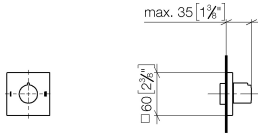

SYMETRICS Concealed two-way diverter - Brushed Champagne (22kt Gold)

IMO

36 200 980

- rotary diverter
- rosette 60 x 60 mm
- WRAS 2307045

	Brushed Champagne (22kt Gold)	36 200 980-46
	Chrome	36 200 980-00
	Brushed Platinum	36 200 980-06
	Brushed Light Gold	36 200 980-27
	Brushed Durabronze (23kt Gold)	36 200 980-28
	Champagne (22kt Gold)	36 200 980-47
	Brushed Dark Platinum	36 200 980-99

36 200 980

mm [inches]

Flow rate chart

Certificates

LGA_38379.

WRAS_2307045.

36 200 980

Parts for other finishes can be found here: [Chrome](#)