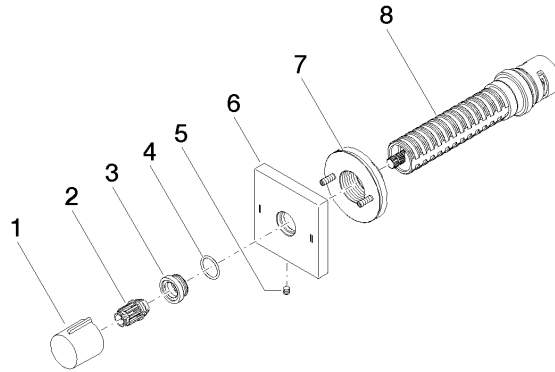

36 200 980

mm [inches]

Flow rate chart

Certificates

LGA_38379.

WRAS_2307045.

36 200 980

Parts for other finishes can be found here: [Chrome](#)

Spare parts list

No.	Item Number	Name	Quantity used	Delivery time
1	09 20 98 001-47	handle	1	60
2	09 12 12 005 90	fixing cap	1	2
3	09 12 12 043-47	base	1	60
4	09 14 10 017 90	seal	1	2
5	09 31 11 294 90	pin	1	2
6	09 27 98 037-47	rosette	1	30
7	90 21 02 181 00 90	disc	1	2
8	90 90 03 304 10 90	diverter	1	2