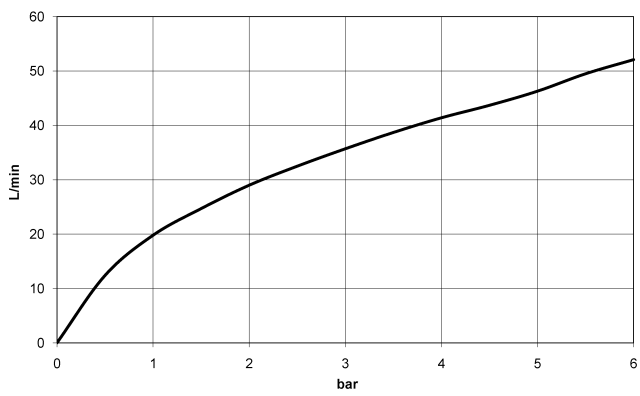

SYMETRICS Concealed two-way diverter - Brushed Champagne (22kt Gold)

IMO

36 200 985

- rotary diverter
- rosette 60 x 60 mm
- WRAS 2307045

	Brushed Champagne (22kt Gold)	36 200 985-46
	Chrome	36 200 985-00
	Brushed Platinum	36 200 985-06
	Brushed Light Gold	36 200 985-27
	Brushed Durabronze (23kt Gold)	36 200 985-28
	Champagne (22kt Gold)	36 200 985-47
	Brushed Dark Platinum	36 200 985-99

36 200 985

mm [inches]

Flow rate chart

Certificates

LGA_38379.

WRAS_2307045.

36 200 985

Parts for other finishes can be found here: [Chrome](#)