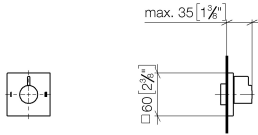

SYMETRICS Concealed two-way diverter - Brushed Champagne (22kt Gold)

IMO

36 200 985

- rotary diverter
- rosette 60 x 60 mm
- WRAS 2307045

	Brushed Champagne (22kt Gold)	36 200 985-46
	Chrome	36 200 985-00
	Brushed Platinum	36 200 985-06
	Brushed Light Gold	36 200 985-27
	Brushed Durabronze (23kt Gold)	36 200 985-28
	Champagne (22kt Gold)	36 200 985-47
	Brushed Dark Platinum	36 200 985-99

36 200 985

mm [inches]

Flow rate chart

Certificates

LGA_38379.

WRAS_2307045.

36 200 985

Parts for other finishes can be found here: [Chrome](#)