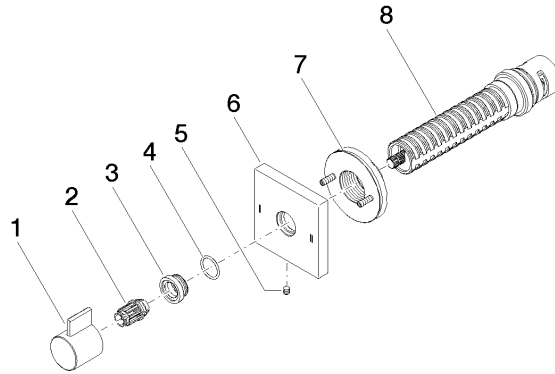

SYMETRICS Concealed two-way diverter - Brushed Champagne (22kt Gold)

IMO

36 200 985

- rotary diverter
- rosette 60 x 60 mm
- WRAS 2307045

	Brushed Champagne (22kt Gold)	36 200 985-46
	Chrome	36 200 985-00
	Brushed Platinum	36 200 985-06
	Brushed Light Gold	36 200 985-27
	Brushed Durabronze (23kt Gold)	36 200 985-28
	Champagne (22kt Gold)	36 200 985-47
	Brushed Dark Platinum	36 200 985-99

36 200 985

mm [inches]

Flow rate chart

Certificates

LGA_38379.

WRAS_2307045.

36 200 985

Parts for other finishes can be found here: [Chrome](#)

Spare parts list

No.	Item Number	Name	Quantity used	Delivery time
1	09 20 98 002-46	handle	1	60
2	09 12 12 005 90	fixing cap	1	2
3	09 12 12 043-46	base	1	60
4	09 14 10 017 90	seal	1	2
5	09 31 11 294 90	pin	1	2
6	09 27 98 037-46	rosette	1	30
7	90 21 02 181 00 90	disc	1	2
8	90 90 03 304 10 90	diverter	1	2