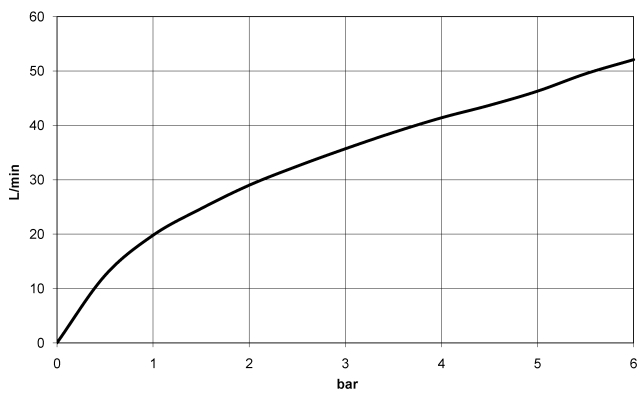

36 200 985

- rotary diverter
- rosette 60 x 60 mm

	Champagne (22kt Gold)	36 200 985-47
	Chrome	36 200 985-00
	Brushed Platinum	36 200 985-06
	Brushed Light Gold	36 200 985-27
	Brushed Durabronze (23kt Gold)	36 200 985-28
	Brushed Champagne (22kt Gold)	36 200 985-46
	Brushed Dark Platinum	36 200 985-99

36 200 985

mm [inches]

Flow rate chart

Certificates

LGA_38379.

WRAS_2307045.

36 200 985

Parts for other finishes can be found here: [Chrome](#)