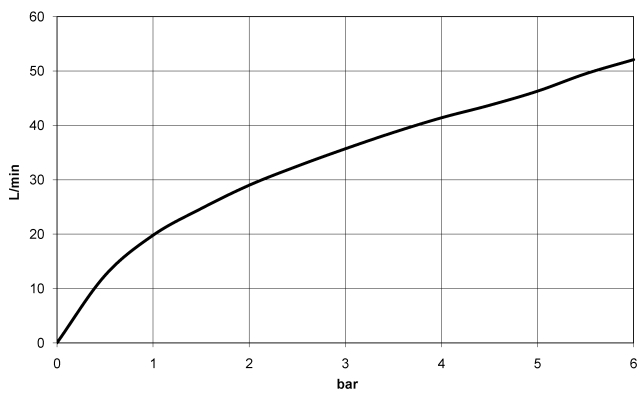

SYMETRICS Concealed two-way diverter - Brushed Dark Platinum

IMO

36 200 985

- rotary diverter
- rosette 60 x 60 mm
- WRAS 2307045

	Brushed Dark Platinum	36 200 985-99
	Chrome	36 200 985-00
	Brushed Platinum	36 200 985-06
	Brushed Light Gold	36 200 985-27
	Brushed Durabronze (23kt Gold)	36 200 985-28
	Brushed Champagne (22kt Gold)	36 200 985-46
	Champagne (22kt Gold)	36 200 985-47

Required miscellaneous

- Concealed two-way diverter -** 35 202 970 90
- max. recess depth 160 mm
 - min. recess depth 85 mm

36 200 985

mm [inches]

Flow rate chart

Certificates

LGA_38379.

WRAS_2307045.