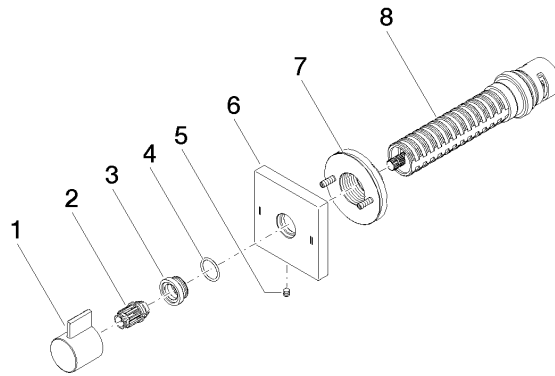

SYMETRICS Concealed two-way diverter - Brushed Dark Platinum

IMO

36 200 985

- rotary diverter
- rosette 60 x 60 mm
- WRAS 2307045

	Brushed Dark Platinum	36 200 985-99
	Chrome	36 200 985-00
	Brushed Platinum	36 200 985-06
	Brushed Light Gold	36 200 985-27
	Brushed Durabronze (23kt Gold)	36 200 985-28
	Brushed Champagne (22kt Gold)	36 200 985-46
	Champagne (22kt Gold)	36 200 985-47

Required miscellaneous

- Concealed two-way diverter -** 35 202 970 90
- max. recess depth 160 mm
 - min. recess depth 85 mm

36 200 985

mm [inches]

Flow rate chart

Certificates

LGA_38379.

WRAS_2307045.

36 200 985

Spare parts list

No.	Item Number	Name	Quantity used	Delivery time
1	09 20 98 002-99	handle	1	30
2	09 12 12 005 90	fixing cap	1	2
3	09 12 12 043-99	base	1	30
4	09 14 10 017 90	seal	1	2
5	09 31 11 294 90	pin	1	2
6	09 27 98 037-99	rosette	1	30
7	90 21 02 181 00 90	disc	1	2
8	90 90 03 304 10 90	diverter	1	2