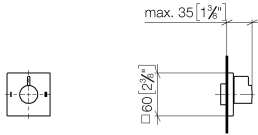

SYMETRICS Concealed two-way diverter - Brushed Dark Platinum

IMO

36 200 985

- rotary diverter
- rosette 60 x 60 mm
- WRAS 2307045

	Brushed Dark Platinum	36 200 985-99
	Chrome	36 200 985-00
	Brushed Platinum	36 200 985-06
	Brushed Light Gold	36 200 985-27
	Brushed Durabronze (23kt Gold)	36 200 985-28
	Brushed Champagne (22kt Gold)	36 200 985-46
	Champagne (22kt Gold)	36 200 985-47

Required miscellaneous

- Concealed two-way diverter -** 35 202 970 90
- max. recess depth 160 mm
 - min. recess depth 85 mm

36 200 985

mm [inches]

Flow rate chart

Certificates

LGA_38379.

WRAS_2307045.