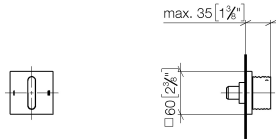

CL.1 Concealed two-way diverter - Dark Chrome

CL.1

36 201 705

- rotary diverter
- rosette 60 x 60 mm
- WRAS 2307045

	Dark Chrome	36 201 705-19
	Chrome	36 201 705-00
	Brushed Platinum	36 201 705-06
	Brushed Champagne (22kt Gold)	36 201 705-46
	Champagne (22kt Gold)	36 201 705-47
	Brushed Dark Platinum	36 201 705-99

36 201 705

mm [inches]

Flow rate chart

Certificates

LGA_38379.

WRAS_2307045.

36 201 705

Parts for other finishes can be found here: [Chrome](#)