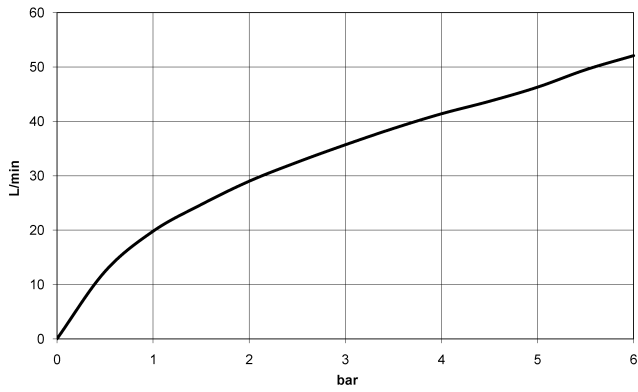

CL.1 Concealed two-way diverter - Dark Chrome

CL.1

36 201 705

- rotary diverter
- rosette 60 x 60 mm
- WRAS 2307045

	Dark Chrome	36 201 705-19
	Chrome	36 201 705-00
	Brushed Platinum	36 201 705-06
	Brushed Champagne (22kt Gold)	36 201 705-46
	Champagne (22kt Gold)	36 201 705-47
	Brushed Dark Platinum	36 201 705-99

36 201 705

mm [inches]

Flow rate chart

Certificates

LGA_38379.

WRAS_2307045.

36 201 705

Parts for other finishes can be found here: [Chrome](#)