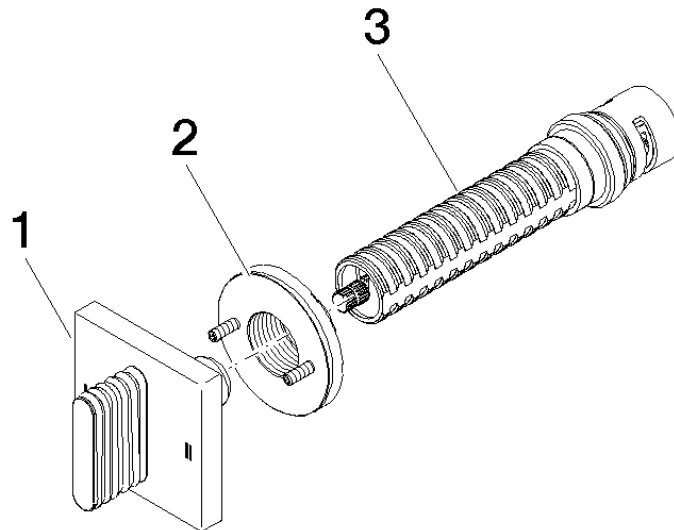

CL.1 Concealed two-way diverter - Dark Chrome

CL.1

36 201 705

- rotary diverter
- rosette 60 x 60 mm
- WRAS 2307045

	Dark Chrome	36 201 705-19
	Chrome	36 201 705-00
	Brushed Platinum	36 201 705-06
	Brushed Champagne (22kt Gold)	36 201 705-46
	Champagne (22kt Gold)	36 201 705-47
	Brushed Dark Platinum	36 201 705-99

36 201 705

mm [inches]

Flow rate chart

Certificates

LGA_38379.

WRAS_2307045.

36 201 705

Parts for other finishes can be found here: [Chrome](#)

Spare parts list

No.	Item Number	Name	Quantity used	Delivery time
1	90 20 70 055 08-19	handle	1	-
Spare part can no longer be ordered, please order the replacement item				
2	90 21 02 181 00 90	disc	1	2
3	90 90 03 304 10 90	diverter	1	2