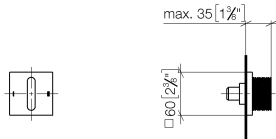

CL.1 Concealed two-way diverter - Dark Chrome

CL.1

36 202 705

- rotary diverter
- rosette 60 x 60 mm
- WRAS 2307045

	Dark Chrome	36 202 705-19
	Chrome	36 202 705-00
	Brushed Platinum	36 202 705-06
	Brushed Champagne (22kt Gold)	36 202 705-46
	Champagne (22kt Gold)	36 202 705-47
	Brushed Dark Platinum	36 202 705-99

36 202 705

mm [inches]

Flow rate chart

Certificates

LGA_38379.

WRAS_2307045.

36 202 705

Parts for other finishes can be found here: [Chrome](#)