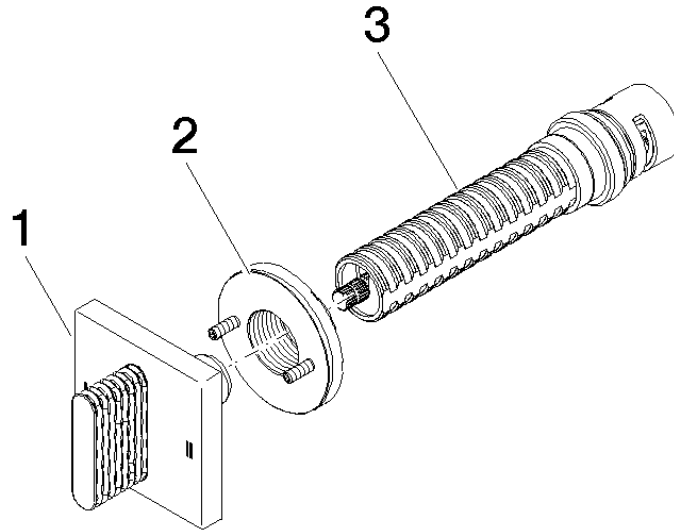

CL.1 Concealed two-way diverter - Dark Chrome

CL.1

36 202 705

- rotary diverter
- rosette 60 x 60 mm
- WRAS 2307045

	Dark Chrome	36 202 705-19
	Chrome	36 202 705-00
	Brushed Platinum	36 202 705-06
	Brushed Champagne (22kt Gold)	36 202 705-46
	Champagne (22kt Gold)	36 202 705-47
	Brushed Dark Platinum	36 202 705-99

36 202 705

mm [inches]

Flow rate chart

Certificates

LGA_38379.

WRAS_2307045.

36 202 705

Parts for other finishes can be found here: [Chrome](#)

Spare parts list

No.	Item Number	Name	Quantity used	Delivery time
1	90 20 70 053 08-19	handle	1	20
2	90 21 02 181 00 90	disc	1	2
3	90 90 03 304 10 90	diverter	1	2