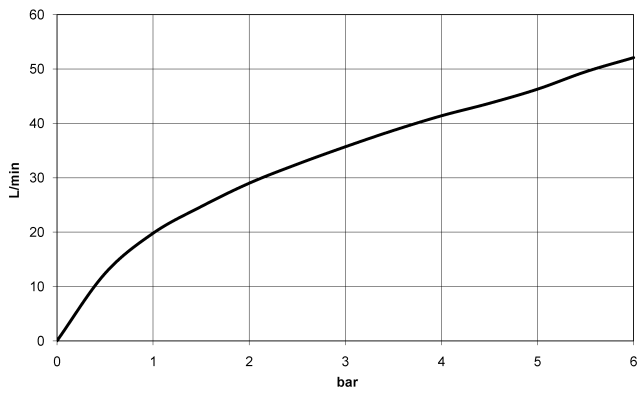

CL.1 Concealed two-way diverter - Champagne (22kt Gold)

CL.1

36 202 705

- rotary diverter
- rosette 60 x 60 mm
- WRAS 2307045

	Champagne (22kt Gold)	36 202 705-47
	Chrome	36 202 705-00
	Brushed Platinum	36 202 705-06
	Dark Chrome	36 202 705-19
	Brushed Champagne (22kt Gold)	36 202 705-46
	Brushed Dark Platinum	36 202 705-99

36 202 705

mm [inches]

Flow rate chart

Certificates

LGA_38379.

WRAS_2307045.

36 202 705

Parts for other finishes can be found here: [Chrome](#)