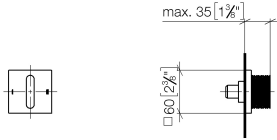

CL.1 Concealed two-way diverter - Champagne (22kt Gold)

CL.1

36 202 705

- rotary diverter
- rosette 60 x 60 mm
- WRAS 2307045

	Champagne (22kt Gold)	36 202 705-47
	Chrome	36 202 705-00
	Brushed Platinum	36 202 705-06
	Dark Chrome	36 202 705-19
	Brushed Champagne (22kt Gold)	36 202 705-46
	Brushed Dark Platinum	36 202 705-99

36 202 705

mm [inches]

Flow rate chart

Certificates

LGA_38379.

WRAS_2307045.

36 202 705

Parts for other finishes can be found here: [Chrome](#)