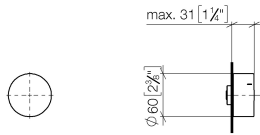

**Concealed three-way diverter - Brushed Platinum**

CL.1

36 210 740

- rotary diverter
- without rosette
- handle Ø 60mm
- WRAS 2307045

Fits: CL.1, META, CYO

|  |                                     |               |
|--|-------------------------------------|---------------|
|   | Brushed Platinum                    | 36 210 740-06 |
|   | Chrome                              | 36 210 740-00 |
|   | Light Gold                          | 36 210 740-26 |
|   | Brushed Light Gold                  | 36 210 740-27 |
|   | Brushed Durabrass<br>(23kt Gold)    | 36 210 740-28 |
|   | Matte Black                         | 36 210 740-33 |
|   | Brushed Bronze                      | 36 210 740-42 |
|   | Brushed<br>Champagne (22kt<br>Gold) | 36 210 740-46 |
|   | Champagne (22kt<br>Gold)            | 36 210 740-47 |
|  | Brushed Dark<br>Platinum            | 36 210 740-99 |

**Required miscellaneous**

- Concealed three-way diverter - 35 203 970 90**
- max. recess depth 160 mm
  - min. recess depth 85 mm

36 210 740

mm [inches]