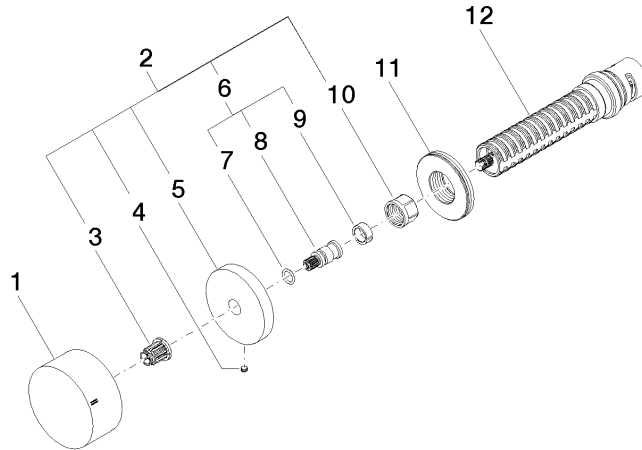

36 210 740

Spare parts list

No.	Item Number	Name	Quantity used	Delivery time
1	09 20 74 045-06	handle	1	60
2	04 27 74 004 00-06	rosette	1	10
3	90 12 12 002 00 90	fixing cap	1	2
4	09 31 11 055 90	pin	1	2
5	09 27 74 004-06	rosette	1	10
6	04 29 06 020 00-00	spindle	1	10
7	90 14 10 060 00 90	seal	1	2
8	09 29 06 020-06	spindle	1	-
Spare part can no longer be ordered, please order the replacement item				
9	90 14 15 020 03 90	ring	1	2
10	90 23 30 023 00 90	nut	1	2
11	09 30 01 107 90	sleeve	1	2
12	90 90 03 303 10 90	diverter	1	2