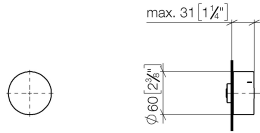

Required miscellaneous

Concealed three-way diverter - 35 203 970 90

- max. recess depth 160 mm
- min. recess depth 85 mm

36 210 740

mm [inches]

Flow rate chart

Certificates

LGA_38380.