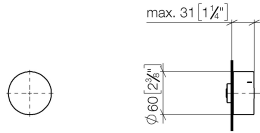

Concealed three-way diverter - Brushed Champagne (22kt Gold)

CL.1

36 210 740

- rotary diverter
- without rosette
- handle Ø 60mm
- WRAS 2307045

Fits: CL.1, META, CYO

	Brushed Champagne (22kt Gold)	36 210 740-46
	Chrome	36 210 740-00
	Brushed Platinum	36 210 740-06
	Light Gold	36 210 740-26
	Brushed Light Gold	36 210 740-27
	Brushed Durabronze (23kt Gold)	36 210 740-28
	Matte Black	36 210 740-33
	Brushed Bronze	36 210 740-42
	Champagne (22kt Gold)	36 210 740-47
	Brushed Dark Platinum	36 210 740-99

36 210 740

mm [inches]

Flow rate chart

Certificates

LGA_38380.

WRAS_2307045.

36 210 740

Parts for other finishes can be found here: [Chrome](#)