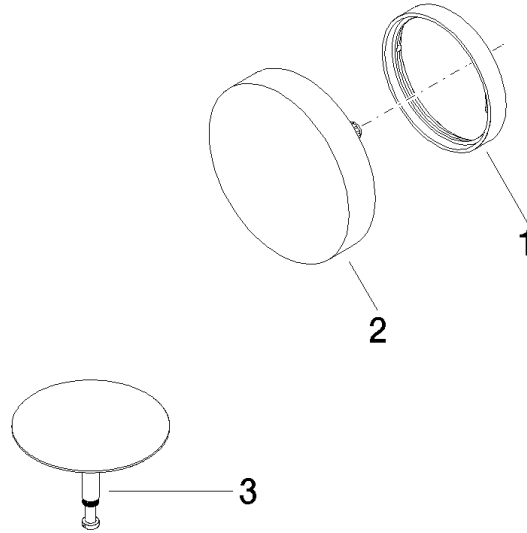

Pop-up waste and overflow - Platinum

IMO

36 243 970

- drain Ø 52mm
- Also suitable for king-size baths.**

Also suitable for king-size baths.

Fits: IMO, LULU, MADISON, MEM, TARA, CL.1, LISSÉ, VAIA, META, CYO

Required miscellaneous

- Pop-up waste and overflow -** 35 227 970 90
- bowden cable length 725 mm

36 243 970

mm [inches]

36 243 970

Spare parts list

No.	Item Number	Name	Quantity used	Delivery time
1	09 11 01 123-08	cover	1	40
2	90 20 97 061 00-08	handle	1	40
3	04 31 20 031 48-08	plug	1	40