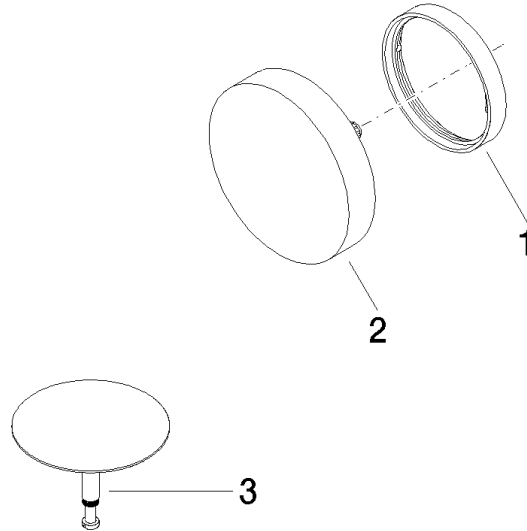

**Pop-up waste and overflow - Durabronz (23kt Gold)**

IMO

36 243 970

- drain Ø 52mm
- Also suitable for king-size baths.**

Also suitable for king-size baths.

Fits: IMO, LULU, MADISON, MEM, TARA, CL.1, LISSÉ, VAIA, META, CYO

**Required miscellaneous**

- Pop-up waste and overflow -** 35 227 970 90
- bowden cable length 725 mm

36 243 970

mm [inches]

36 243 970