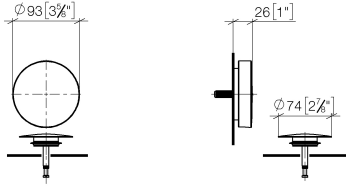

**Pop-up waste and overflow - Durabronz (23kt Gold)**

IMO

36 243 970

- drain Ø 52mm
- Also suitable for king-size baths.**

Also suitable for king-size baths.

Fits: IMO, LULU, MADISON, MEM, TARA, CL.1, LISSÉ, VAIA, META, CYO

**Required miscellaneous**

- Pop-up waste and overflow -** 35 227 970 90
- bowden cable length 725 mm

36 243 970

mm [inches]

36 243 970