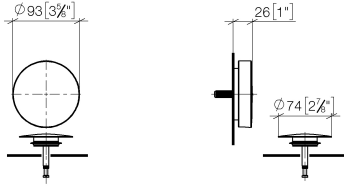

Pop-up waste and overflow - Dark Chrome

IMO

36 243 970

- drain Ø 52mm
- Also suitable for king-size baths.**

Also suitable for king-size baths.

Fits: IMO, LULU, MADISON, MEM, TARA, CL.1, LISSÉ, VAIA, META, CYO

Required miscellaneous

- Pop-up waste and overflow -** 35 227 970 90
- bowden cable length 725 mm

36 243 970

mm [inches]

36 243 970