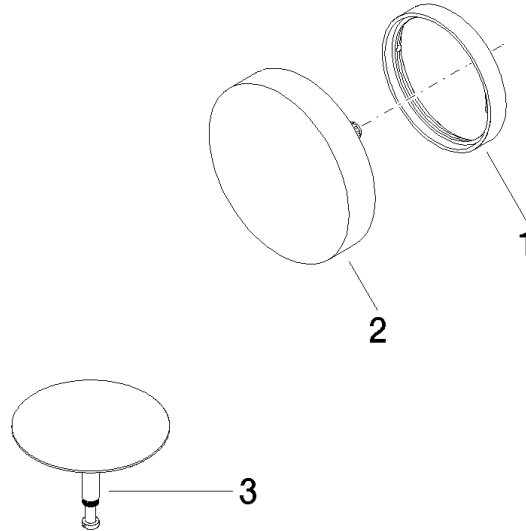

**Pop-up waste and overflow - Light Gold**

IMO

36 243 970

- drain Ø 52mm
- Also suitable for king-size baths.**

Also suitable for king-size baths.

Fits: IMO, LULU, MADISON, MEM, TARA, CL.1, LISSÉ, VAIA, META, CYO

**Required miscellaneous**

**Pop-up waste and overflow - 35 227 970 90**

36 243 970

mm [inches]

### Spare parts list

No.	Item Number	Name	Quantity used	Delivery time
1	09 11 01 123-26	cover	1	60
2	90 20 97 061 00-26	handle	1	30
3	04 31 20 031 48-26	plug	1	-

Spare part can no longer be ordered, please order the replacement item