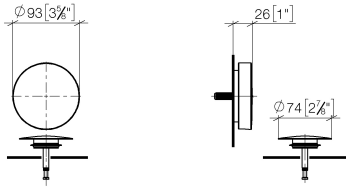

Pop-up waste and overflow - Brushed Light Gold

IMO

36 243 970

- drain Ø 52mm  
**Also suitable for king-size baths.**

Also suitable for king-size baths.

Fits: IMO, LULU, MADISON, MEM, TARA,  
CL.1, LISSÉ, VAIA, META, CYO

Required miscellaneous

**Pop-up waste and overflow -** 35 227 970 90

36 243 970

mm [inches]