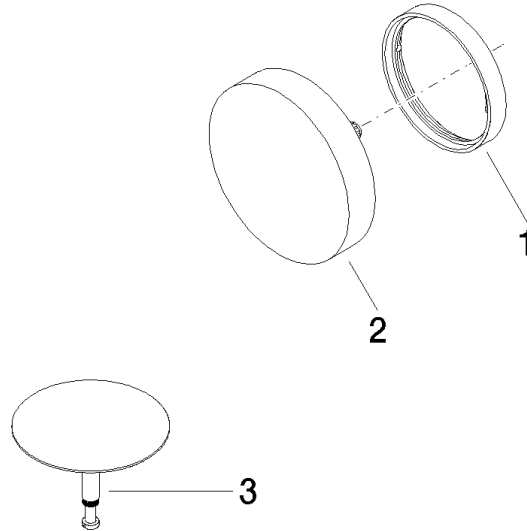

Pop-up waste and overflow - Brushed Light Gold

IMO

36 243 970

- drain Ø 52mm  
**Also suitable for king-size baths.**

Also suitable for king-size baths.

Fits: IMO, LULU, MADISON, MEM, TARA,  
CL.1, LISSÉ, VAIA, META, CYO

Required miscellaneous

**Pop-up waste and overflow -** 35 227 970 90

36 243 970

mm [inches]

### Spare parts list

| No. | Item Number        | Name   | Quantity used | Delivery time |
|-----|--------------------|--------|---------------|---------------|
| 1   | 09 11 01 123-27    | cover  | 1             | 60            |
| 2   | 90 20 97 061 00-27 | handle | 1             | 30            |
| 3   | 04 31 20 031 48-27 | plug   | 1             | -             |