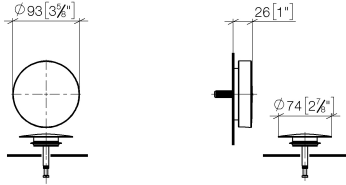

**Pop-up waste and overflow - Matte Black**

IMO

36 243 970

- drain Ø 52mm
- Also suitable for king-size baths.**

Also suitable for king-size baths.

Fits: IMO, LULU, MADISON, MEM, TARA, CL.1, LISSÉ, VAIA, META, CYO

**Required miscellaneous**

- Pop-up waste and overflow -** 35 227 970 90
- bowden cable length 725 mm

36 243 970

mm [inches]

36 243 970