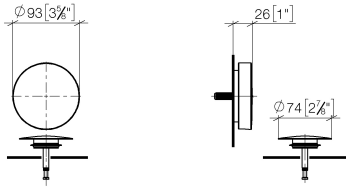

Pop-up waste and overflow - Brushed Bronze

IMO

36 243 970

- drain Ø 52mm

Also suitable for king-size baths.

Fits: IMO, LULU, MADISON, MEM, TARA,
CL.1, LISSÉ, VAIA, META, CYO

	Brushed Bronze	36 243 970-42
	Chrome	36 243 970-00
	Brushed Platinum	36 243 970-06
	Platinum	36 243 970-08
	Durabronze (23kt Gold)	36 243 970-09
	Dark Chrome	36 243 970-19
	Light Gold	36 243 970-26
	Brushed Light Gold	36 243 970-27
	Brushed Durabronze (23kt Gold)	36 243 970-28
	Matte Black	36 243 970-33
	Brushed Champagne (22kt Gold)	36 243 970-46
	Champagne (22kt Gold)	36 243 970-47
	Brushed Chrome	36 243 970-93
	Brushed Dark Platinum	36 243 970-99

36 243 970

mm [inches]

36 243 970

Parts for other finishes can be found here: [Chrome](#)

Spare parts list

No.	Item Number	Name	Quantity used	Delivery time
1	09 11 01 123-42	cover	1	60
2	90 20 97 061 00-42	handle	1	30
3	04 31 20 031 48-42	plug	1	-